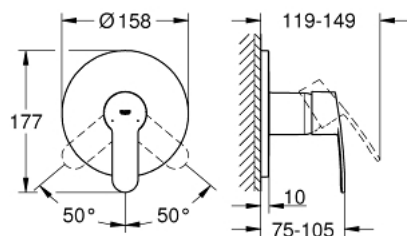

24 051 002 EUROSTYLE COSMOPOLITAN SINGLE-LEVER SHOWER MIXER

PRODUCT DESCRIPTION

- Colour: chrome
- trim set for GROHE Rapido SmartBox (35 600/35 604)
- GROHE SilkMove 46 mm ceramic cartridge
- GROHE LongLife finish
- GROHE FastFixation escutcheon with covered shaft sealing and covered fixing
- metal escutcheon, retroactively 6° adjustable
- metal lever
- without roughing-in set 35 600/35 604 (please order separately)
- flow performance: outlet B or C = 30 l/min

24 051 002 EUROSTYLE COSMOPOLITAN SINGLE-LEVER SHOWER MIXER

SPARE PARTS, julij 2017 – now

- 1: Lever (Spare part-nr. 46752000)
 - 2: Escutcheon (Spare part-nr. 48428000)
 - 3: Mounting plate (Spare part-nr. 48439000)
 - 4: Cap (Spare part-nr. 02693000)
 - 5: Cartridge (Spare part-nr. 46048000)
 - 6: Seal (Spare part-nr. 48360000)
 - 7: Temperature limiter (Spare part-nr. 46308000)*
 - 8: Universal extension set single-lever mixers, 25 mm (Spare part-nr. 14056000)*
 - 9: Universal extension set single-lever mixers, 50 mm (Spare part-nr. 14057000)*
- * Optional accessories