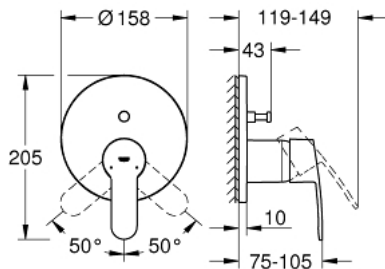

24 052 002 EUROSTYLE COSMOPOLITAN SINGLE-LEVER MIXER WITH 2-WAY DIVERTER

PRODUCT DESCRIPTION

- Colour: chrome
- trim set for GROHE Rapido SmartBox (35 600/35 604)
- GROHE SilkMove 46 mm ceramic cartridge
- GROHE LongLife finish
- GROHE FastFixation escutcheon with covered shaft sealing and covered fixing
- metal escutcheon, retroactively 6° adjustable
- metal lever
- automatic 2-way diverter
- without roughing-in set 35 600/35 604 (please order separately)
- flow performance: outlet B = 27 l/min, outlet C = 27 l/min

24 052 002 EUROSTYLE COSMOPOLITAN SINGLE-LEVER MIXER WITH 2-WAY DIVERTER

SPARE PARTS, julij 2017 – now

- 1: Lever (Spare part-nr. 46752000)
 - 2: Escutcheon (Spare part-nr. 48429000)
 - 3: Mounting plate (Spare part-nr. 48440000)
 - 4: Cap (Spare part-nr. 02693000)
 - 5: Diverter (Spare part-nr. 48442000)
 - 6: Cartridge (Spare part-nr. 46048000)
 - 7: Non-return valve (Spare part-nr. 49085000)
 - 8: Seal (Spare part-nr. 48360000)
 - 9: Temperature limiter (Spare part-nr. 46308000)*
 - 10: Backflow protection combination (EN1717) (Spare part-nr. 14055000)*
 - 11: Universal extension set single-lever mixers, 25 mm (Spare part-nr. 14056000)*
 - 12: Diverter (Spare part-nr. 48444000)*
 - 13: Universal extension set single-lever mixers, 50 mm (Spare part-nr. 14057000)*
 - 14: Diverter (Spare part-nr. 48445000)*
- * Optional accessories