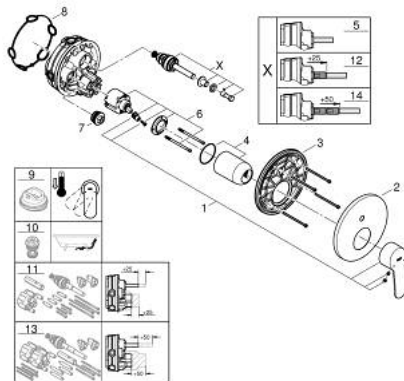

24 052 002 EUROSTYLE COSMOPOLITAN SINGLE-LEVER MIXER WITH 2-WAY DIVERTER

PRODUCT DESCRIPTION

- Colour: chrome
- trim set for GROHE Rapido SmartBox (35 600/35 604)
- GROHE SilkMove 46 mm ceramic cartridge
- GROHE LongLife finish
- GROHE FastFixation escutcheon with covered shaft sealing and covered fixing
- metal escutcheon, retroactively 6° adjustable
- metal lever
- automatic 2-way diverter
- without roughing-in set 35 600/35 604 (please order separately)
- flow performance: outlet B = 27 l/min, outlet C = 27 l/min

24 052 002 EUROSTYLE COSMOPOLITAN SINGLE-LEVER MIXER WITH 2-WAY DIVERTER

SPARE PARTS, julij 2017 – now

- 1: Lever (Spare part-nr. 46752000)
 - 2: Escutcheon (Spare part-nr. 48429000)
 - 3: Mounting plate (Spare part-nr. 48440000)
 - 4: Cap (Spare part-nr. 02693000)
 - 5: Diverter (Spare part-nr. 48442000)
 - 6: Cartridge (Spare part-nr. 46048000)
 - 7: Non-return valve (Spare part-nr. 49085000)
 - 8: Seal (Spare part-nr. 48360000)
 - 9: Temperature limiter (Spare part-nr. 46308000)*
 - 10: Backflow protection combination (EN1717) (Spare part-nr. 14055000)*
 - 11: Universal extension set single-lever mixers, 25 mm (Spare part-nr. 14056000)*
 - 12: Diverter (Spare part-nr. 48444000)*
 - 13: Universal extension set single-lever mixers, 50 mm (Spare part-nr. 14057000)*
 - 14: Diverter (Spare part-nr. 48445000)*
- * Optional accessories