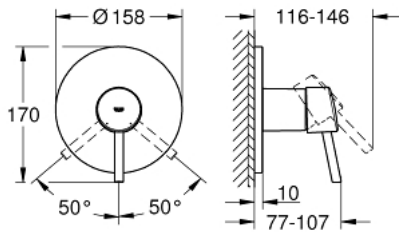

24 053 001 **CONCETTO SINGLE-LEVER SHOWER MIXER**

PRODUCT DESCRIPTION

- Colour: chrome
- trim set for GROHE Rapido SmartBox (35 600/35 604)
- GROHE SilkMove 46 mm ceramic cartridge
- GROHE LongLife finish
- GROHE FastFixation escutcheon with covered shaft sealing and covered fixing
- metal escutcheon, retroactively 6° adjustable
- metal lever
- without roughing-in set 35 600/35 604 (please order separately)
- flow performance: outlet B or C = 30 l/min

24 053 001 **CONCETTO SINGLE-LEVER SHOWER MIXER**

SPARE PARTS, julij 2017 – now

- 1: Lever (Spare part-nr. 46723000)
 - 2: Escutcheon (Spare part-nr. 48428000)
 - 3: Mounting plate (Spare part-nr. 48439000)
 - 4: Cap (Spare part-nr. 06874000)
 - 5: Cartridge (Spare part-nr. 46048000)
 - 6: Seal (Spare part-nr. 48360000)
 - 7: Temperature limiter (Spare part-nr. 46375000)*
 - 8: Universal extension set single-lever mixers, 25 mm (Spare part-nr. 14056000)
)*
 - 9: Universal extension set single-lever mixers, 50 mm (Spare part-nr. 14057000)
)*
- * Optional accessories