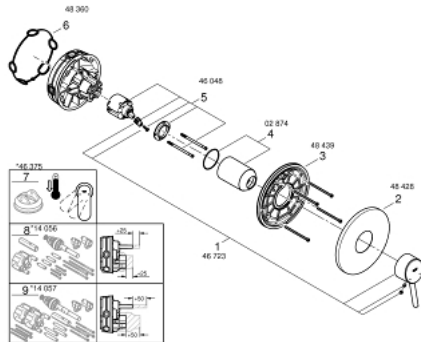

24 053 001 **CONCETTO SINGLE-LEVER SHOWER MIXER**

PRODUCT DESCRIPTION

- Colour: chrome
- trim set for GROHE Rapido SmartBox (35 600/35 604)
- GROHE SilkMove 46 mm ceramic cartridge
- GROHE LongLife finish
- GROHE FastFixation escutcheon with covered shaft sealing and covered fixing
- metal escutcheon, retroactively 6° adjustable
- metal lever
- without roughing-in set 35 600/35 604 (please order separately)
- flow performance: outlet B or C = 30 l/min

24 053 001 **CONCETTO SINGLE-LEVER SHOWER MIXER**

SPARE PARTS, julij 2017 – now

- 1: Lever (Spare part-nr. 46723000)
 - 2: Escutcheon (Spare part-nr. 48428000)
 - 3: Mounting plate (Spare part-nr. 48439000)
 - 4: Cap (Spare part-nr. 06874000)
 - 5: Cartridge (Spare part-nr. 46048000)
 - 6: Seal (Spare part-nr. 48360000)
 - 7: Temperature limiter (Spare part-nr. 46375000)*
 - 8: Universal extension set single-lever mixers, 25 mm (Spare part-nr. 14056000)
)*
 - 9: Universal extension set single-lever mixers, 50 mm (Spare part-nr. 14057000)
)*
- * Optional accessories