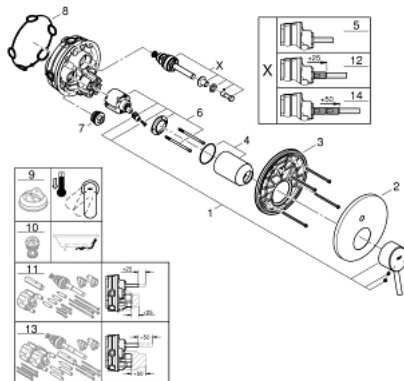

## 24 054 001 **CONCETTO SINGLE-LEVER MIXER WITH 2-WAY DIVERTER**

### PRODUCT DESCRIPTION

- Colour: chrome
- trim set for GROHE Rapido SmartBox (35 600/35 604)
- GROHE SilkMove 46 mm ceramic cartridge
- GROHE LongLife finish
- GROHE FastFixation escutcheon with covered shaft sealing and covered fixing
- metal escutcheon, retroactively 6° adjustable
- metal lever
- automatic 2-way diverter
- without roughing-in set 35 600/35 604 (please order separately)
- flow performance: outlet B = 27 l/min, outlet C = 27 l/min

### SPARE PARTS, julij 2017 – now

- 1: Lever (Spare part-nr. 46723000)
- 2: Escutcheon (Spare part-nr. 48429000)
- 3: Mounting plate (Spare part-nr. 48440000)
- 4: Cap (Spare part-nr. 06874000)
- 5: Diverter (Spare part-nr. 48442000)
- 6: Cartridge (Spare part-nr. 46048000)
- 7: Non-return valve (Spare part-nr. 49085000)
- 8: Seal (Spare part-nr. 48360000)
- 9: Temperature limiter (Spare part-nr. 46375000)\*
- 10: Backflow protection combination (EN1717) (Spare part-nr. 14055000)\*
- 11: Universal extension set single-lever mixers, 25 mm (Spare part-nr. 14056000)\*
- 12: Diverter (Spare part-nr. 48444000)\*
- 13: Universal extension set single-lever mixers, 50 mm (Spare part-nr. 14057000)\*
- 14: Diverter (Spare part-nr. 48445000)\*