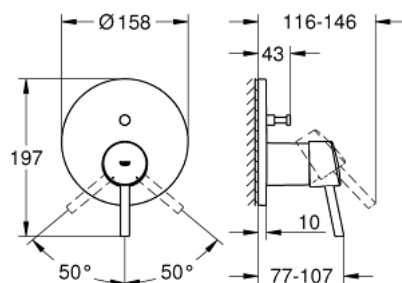

## 24 054 001 **CONCETTO SINGLE-LEVER MIXER WITH 2-WAY DIVERTER**

### PRODUCT DESCRIPTION

- Colour: chrome
- trim set for GROHE Rapido SmartBox (35 600/35 604)
- GROHE SilkMove 46 mm ceramic cartridge
- GROHE LongLife finish
- GROHE FastFixation escutcheon with covered shaft sealing and covered fixing
- metal escutcheon, retroactively 6° adjustable
- metal lever
- automatic 2-way diverter
- without roughing-in set 35 600/35 604 (please order separately)
- flow performance: outlet B = 27 l/min, outlet C = 27 l/min

### SPARE PARTS, julij 2017 – now

- 1: Lever (Spare part-nr. 46723000)
- 2: Escutcheon (Spare part-nr. 48429000)
- 3: Mounting plate (Spare part-nr. 48440000)
- 4: Cap (Spare part-nr. 06874000)
- 5: Diverter (Spare part-nr. 48442000)
- 6: Cartridge (Spare part-nr. 46048000)
- 7: Non-return valve (Spare part-nr. 49085000)
- 8: Seal (Spare part-nr. 48360000)
- 9: Temperature limiter (Spare part-nr. 46375000)\*
- 10: Backflow protection combination (EN1717) (Spare part-nr. 14055000)\*
- 11: Universal extension set single-lever mixers, 25 mm (Spare part-nr. 14056000)\*
- 12: Diverter (Spare part-nr. 48444000)\*
- 13: Universal extension set single-lever mixers, 50 mm (Spare part-nr. 14057000)\*
- 14: Diverter (Spare part-nr. 48445000)\*