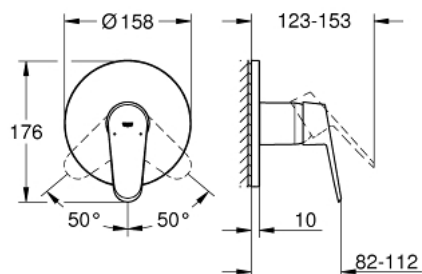

## 24 055 002 EURODISC COSMOPOLITAN SINGLE-LEVER SHOWER MIXER

### PRODUCT DESCRIPTION

- Colour: chrome
- trim set for GROHE Rapido SmartBox (35 600/35 604)
- GROHE SilkMove 46 mm ceramic cartridge
- GROHE LongLife finish
- GROHE FastFixation escutcheon with covered shaft sealing and covered fixing
- metal escutcheon, retroactively 6° adjustable
- metal lever
- without roughing-in set 35 600/35 604 (please order separately)
- flow performance: outlet B or C = 30 l/min