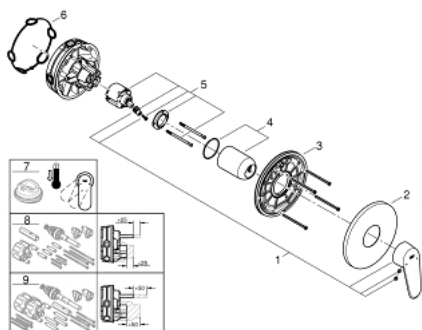

## 24 055 002 EURODISC COSMOPOLITAN SINGLE-LEVER SHOWER MIXER

### PRODUCT DESCRIPTION

- Colour: chrome
- trim set for GROHE Rapido SmartBox (35 600/35 604)
- GROHE SilkMove 46 mm ceramic cartridge
- GROHE LongLife finish
- GROHE FastFixation escutcheon with covered shaft sealing and covered fixing
- metal escutcheon, retroactively 6° adjustable
- metal lever
- without roughing-in set 35 600/35 604 (please order separately)
- flow performance: outlet B or C = 30 l/min

### SPARE PARTS, julij 2017 – now

- 1: Lever (Spare part-nr. 46743000)
  - 2: Escutcheon (Spare part-nr. 48428000)
  - 3: Mounting plate (Spare part-nr. 48439000)
  - 4: Cap (Spare part-nr. 02693000)
  - 5: Cartridge (Spare part-nr. 46048000)
  - 6: Seal (Spare part-nr. 48360000)
  - 7: Temperature limiter (Spare part-nr. 46308000)\*
  - 8: Universal extension set single-lever mixers, 25 mm (Spare part-nr. 14056000)\*
  - 9: Universal extension set single-lever mixers, 50 mm (Spare part-nr. 14057000)\*
- \* Optional accessories