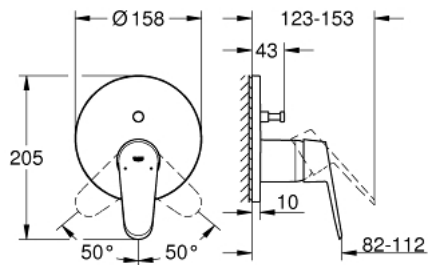

24 056 002 EURODISC COSMOPOLITAN SINGLE-LEVER MIXER WITH 2-WAY DIVERTER

PRODUCT DESCRIPTION

- Colour: chrome
- trim set for GROHE Rapido SmartBox (35 600/35 604)
- GROHE SilkMove 46 mm ceramic cartridge
- GROHE LongLife finish
- GROHE FastFixation escutcheon with covered shaft sealing and covered fixing
- metal escutcheon, retroactively 6° adjustable
- metal lever
- automatic 2-way diverter
- without roughing-in set 35 600/35 604 (please order separately)
- flow performance: outlet B = 27 l/min, outlet C = 27 l/min

24 056 002 EURODISC COSMOPOLITAN SINGLE-LEVER MIXER WITH 2-WAY DIVERTER

SPARE PARTS, julij 2017 – now

- 1: Lever (Spare part-nr. 46743000)
- 2: Escutcheon (Spare part-nr. 48429000)
- 3: Mounting plate (Spare part-nr. 48440000)
- 4: Cap (Spare part-nr. 02693000)
- 5: Diverter (Spare part-nr. 48442000)
- 6: Cartridge (Spare part-nr. 46048000)
- 7: Non-return valve (Spare part-nr. 49085000)
- 8: Seal (Spare part-nr. 48360000)
- 9: Temperature limiter (Spare part-nr. 46308000)*
- 10: Backflow protection combination (EN1717) (Spare part-nr. 14055000)*
- 11: Universal extension set single-lever mixers, 25 mm (Spare part-nr. 14056000)*
- 12: Diverter (Spare part-nr. 48444000)*
- 13: Universal extension set single-lever mixers, 50 mm (Spare part-nr. 14057000)*
- 14: Diverter (Spare part-nr. 48445000)*