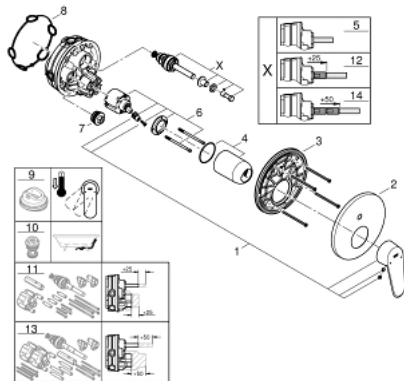

24 056 002 EURODISC COSMOPOLITAN SINGLE-LEVER MIXER WITH 2-WAY DIVERTER

PRODUCT DESCRIPTION

- Colour: chrome
- trim set for GROHE Rapido SmartBox (35 600/35 604)
- GROHE SilkMove 46 mm ceramic cartridge
- GROHE LongLife finish
- GROHE FastFixation escutcheon with covered shaft sealing and covered fixing
- metal escutcheon, retroactively 6° adjustable
- metal lever
- automatic 2-way diverter
- without roughing-in set 35 600/35 604 (please order separately)
- flow performance: outlet B = 27 l/min, outlet C = 27 l/min

24 056 002 EURODISC COSMOPOLITAN SINGLE-LEVER MIXER WITH 2-WAY DIVERTER

SPARE PARTS, julij 2017 – now

- 1: Lever (Spare part-nr. 46743000)
- 2: Escutcheon (Spare part-nr. 48429000)
- 3: Mounting plate (Spare part-nr. 48440000)
- 4: Cap (Spare part-nr. 02693000)
- 5: Diverter (Spare part-nr. 48442000)
- 6: Cartridge (Spare part-nr. 46048000)
- 7: Non-return valve (Spare part-nr. 49085000)
- 8: Seal (Spare part-nr. 48360000)
- 9: Temperature limiter (Spare part-nr. 46308000)*
- 10: Backflow protection combination (EN1717) (Spare part-nr. 14055000)*
- 11: Universal extension set single-lever mixers, 25 mm (Spare part-nr. 14056000)*
- 12: Diverter (Spare part-nr. 48444000)*
- 13: Universal extension set single-lever mixers, 50 mm (Spare part-nr. 14057000)*
- 14: Diverter (Spare part-nr. 48445000)*