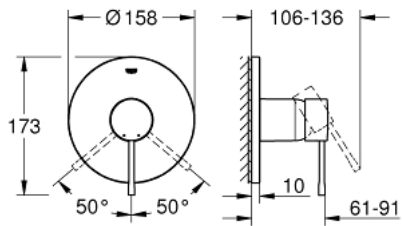

24 057 001 ESSENCE SINGLE-LEVER SHOWER MIXER

PRODUCT DESCRIPTION

- Colour: chrome
- trim set for GROHE Rapido SmartBox (35 600/35 604)
- GROHE SilkMove 46 mm ceramic cartridge
- GROHE LongLife finish
- GROHE FastFixation escutcheon with covered shaft sealing and covered fixing
- metal escutcheon, retroactively 6° adjustable
- metal lever
- without roughing-in set 35 600/35 604 (please order separately)
- flow performance: outlet B or C = 30 l/min

24 057 001 ESSENCE SINGLE-LEVER SHOWER MIXER

SPARE PARTS, julij 2017 – now

- 1: Lever (Spare part-nr. 46915000)
 - 2: Escutcheon (Spare part-nr. 48428000)
 - 3: Mounting plate (Spare part-nr. 48439000)
 - 4: Cap (Spare part-nr. 02693000)
 - 5: Cartridge (Spare part-nr. 46048000)
 - 6: Seal (Spare part-nr. 48360000)
 - 7: Temperature limiter (Spare part-nr. 46308000)*
 - 8: Universal extension set single-lever mixers, 25 mm (Spare part-nr. 14056000)*
 - 9: Universal extension set single-lever mixers, 50 mm (Spare part-nr. 14057000)*
- * Optional accessories