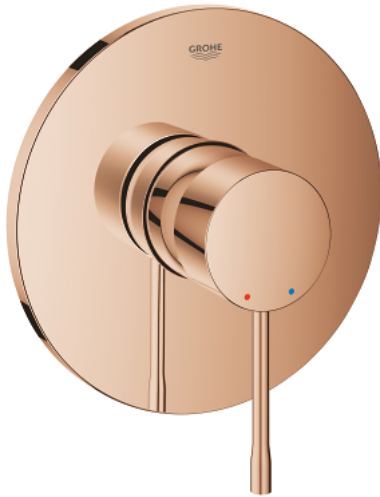

24 057 DA1 ESSENCE SINGLE-LEVER SHOWER MIXER

PRODUCT DESCRIPTION

- Colour: warm sunset
- trim set for GROHE Rapido SmartBox (35 600/35 604)
- GROHE SilkMove 46 mm ceramic cartridge
- GROHE LongLife finish
- GROHE FastFixation escutcheon with covered shaft sealing and covered fixing
- metal escutcheon, retroactively 6° adjustable
- metal lever
- without roughing-in set 35 600/35 604 (please order separately)
- flow performance: outlet B or C = 30 l/min