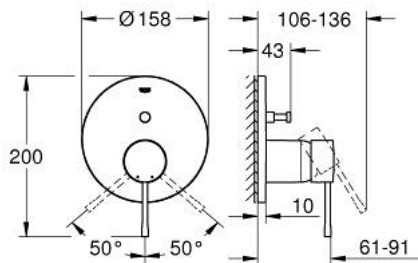

24 058 001 ESSENCE SINGLE-LEVER MIXER WITH 2-WAY DIVERTER

PRODUCT DESCRIPTION

- Colour: chrome
- trim set for GROHE Rapido SmartBox (35 600/35 604)
- GROHE SilkMove 46 mm ceramic cartridge
- GROHE LongLife finish
- GROHE FastFixation escutcheon with covered shaft sealing and covered fixing
- metal escutcheon, retroactively 6° adjustable
- metal lever
- automatic 2-way diverter
- without roughing-in set 35 600/35 604 (please order separately)
- flow performance: outlet B = 27 l/min, outlet C = 27 l/min

24 058 001 ESSENCE SINGLE-LEVER MIXER WITH 2-WAY DIVERTER

SPARE PARTS, julij 2017 – now

- 1: Lever (Spare part-nr. 46915000)
- 2: Escutcheon (Spare part-nr. 48429000)
- 3: Mounting plate (Spare part-nr. 48440000)
- 4: Cap (Spare part-nr. 02693000)
- 5: Diverter (Spare part-nr. 48442000)
- 6: Cartridge (Spare part-nr. 46048000)
- 7: Non-return valve (Spare part-nr. 49085000)
- 8: Seal (Spare part-nr. 48360000)
- 9: Temperature limiter (Spare part-nr. 46308000)*
- 10: Backflow protection combination (EN1717) (Spare part-nr. 14055000)*
- 11: Universal extension set single-lever mixers, 25 mm (Spare part-nr. 1405600)*
- 12: Diverter (Spare part-nr. 48444000)*
- 13: Universal extension set single-lever mixers, 50 mm (Spare part-nr. 1405700)*
- 14: Diverter (Spare part-nr. 48445000)*