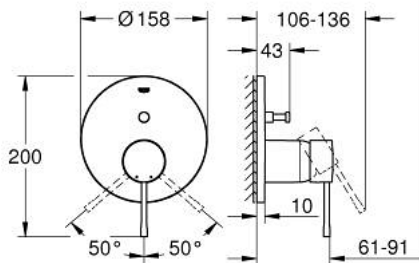

## 24 058 AL1 ESSENCE SINGLE-LEVER MIXER WITH 2-WAY DIVERTER

### PRODUCT DESCRIPTION

- Colour: brushed hard graphite
- trim set for GROHE Rapido SmartBox (35 600/35 604)
- GROHE SilkMove 46 mm ceramic cartridge
- GROHE LongLife finish
- GROHE FastFixation escutcheon with covered shaft sealing and covered fixing
- metal escutcheon, retroactively 6° adjustable
- metal lever
- automatic 2-way diverter
- without roughing-in set 35 600/35 604 (please order separately)
- flow performance: outlet B = 27 l/min, outlet C = 27 l/min

### SPARE PARTS, julij 2017 – now

- 1: Lever (Spare part-nr. 46915AL0)
- 2: Escutcheon (Spare part-nr. 48429AL0)
- 3: Mounting plate (Spare part-nr. 48440000)
- 4: Cap (Spare part-nr. 02693AL0)
- 5: Diverter (Spare part-nr. 48442AL0)
- 6: Cartridge (Spare part-nr. 46048000)
- 7: Non-return valve (Spare part-nr. 49085000)
- 8: Seal (Spare part-nr. 48360000)
- 9: Temperature limiter (Spare part-nr. 46308000)\*
- 10: Backflow protection combination (EN1717) (Spare part-nr. 14055000)\*
- 11: Universal extension set single-lever mixers, 25 mm (Spare part-nr. 14056000)\*
- 12: Diverter (Spare part-nr. 48444AL0)\*
- 13: Universal extension set single-lever mixers, 50 mm (Spare part-nr. 14057000)\*
- 14: Diverter (Spare part-nr. 48445AL0)\*