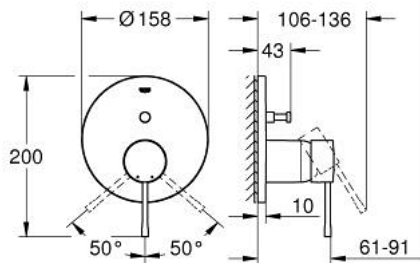

24 058 DA1 ESSENCE SINGLE-LEVER MIXER WITH 2-WAY DIVERTER

PRODUCT DESCRIPTION

- Colour: warm sunset
- trim set for GROHE Rapido SmartBox (35 600/35 604)
- GROHE SilkMove 46 mm ceramic cartridge
- GROHE LongLife finish
- GROHE FastFixation escutcheon with covered shaft sealing and covered fixing
- metal escutcheon, retroactively 6° adjustable
- metal lever
- automatic 2-way diverter
- without roughing-in set 35 600/35 604 (please order separately)
- flow performance: outlet B = 27 l/min, outlet C = 27 l/min

24 058 DA1 ESSENCE SINGLE-LEVER MIXER WITH 2-WAY DIVERTER

SPARE PARTS, julij 2016 – now

- 1: Lever (Spare part-nr. 46917DA0)
- 2: Fitting ring (Spare part-nr. 46715000)
- 3: Cartridge (Spare part-nr. 46580000)
- 4: lift rod (Spare part-nr. 46739DA0)
- 5: Mousseur (Spare part-nr. 48270000)
- 6: Shank mounting kit (Spare part-nr. 46645000)
- 7: Waste set 1 1/4" (Spare part-nr. 28910DA0)
- 7.1: Plug (Spare part-nr. 07182DA0)
- 7.2: Eccentric rod (Spare part-nr. 07052000)
- 8: Mounting wrench (Spare part-nr. 19017000)*
- 9: Eccentric rod (Spare part-nr. 07341000)*