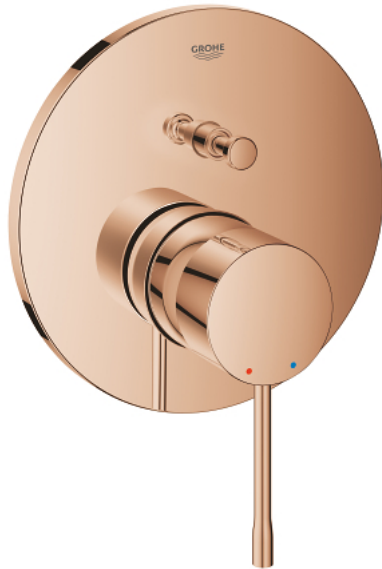

24 058 DA1 ESSENCE SINGLE-LEVER MIXER WITH 2-WAY DIVERTER

PRODUCT DESCRIPTION

- Colour: warm sunset
- trim set for GROHE Rapido SmartBox (35 600/35 604)
- GROHE SilkMove 46 mm ceramic cartridge
- GROHE LongLife finish
- GROHE FastFixation escutcheon with covered shaft sealing and covered fixing
- metal escutcheon, retroactively 6° adjustable
- metal lever
- automatic 2-way diverter
- without roughing-in set 35 600/35 604 (please order separately)
- flow performance: outlet B = 27 l/min, outlet C = 27 l/min

24 058 DA1 ESSENCE SINGLE-LEVER MIXER WITH 2-WAY DIVERTER

SPARE PARTS, julij 2016 – now

- 1: Lever (Spare part-nr. 46917DA0)
- 2: Fitting ring (Spare part-nr. 46715000)
- 3: Cartridge (Spare part-nr. 46580000)
- 4: lift rod (Spare part-nr. 46739DA0)
- 5: Mousseur (Spare part-nr. 48270000)
- 6: Shank mounting kit (Spare part-nr. 46645000)
- 7: Waste set 1 1/4" (Spare part-nr. 28910DA0)
- 7.1: Plug (Spare part-nr. 07182DA0)
- 7.2: Eccentric rod (Spare part-nr. 07052000)
- 8: Mounting wrench (Spare part-nr. 19017000)*
- 9: Eccentric rod (Spare part-nr. 07341000)*