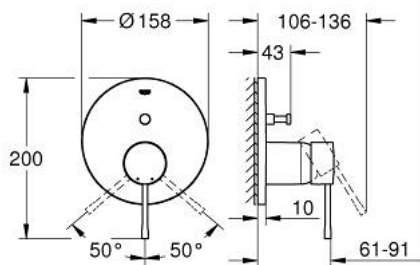

24 058 DC1 ESSENCE SINGLE-LEVER MIXER WITH 2-WAY DIVERTER

PRODUCT DESCRIPTION

- Colour: supersteel
- trim set for GROHE Rapido SmartBox (35 600/35 604)
- GROHE SilkMove 46 mm ceramic cartridge
- GROHE LongLife finish
- GROHE FastFixation escutcheon with covered shaft sealing and covered fixing
- metal escutcheon, retroactively 6° adjustable
- metal lever
- automatic 2-way diverter
- without roughing-in set 35 600/35 604 (please order separately)
- flow performance: outlet B = 27 l/min, outlet C = 27 l/min

24 058 DC1 ESSENCE SINGLE-LEVER MIXER WITH 2-WAY DIVERTER

SPARE PARTS, julij 2017 – now

- 1: Lever (Spare part-nr. 46915DC0)
 - 2: Escutcheon (Spare part-nr. 48429DC0)
 - 3: Mounting plate (Spare part-nr. 48440000)
 - 4: Cap (Spare part-nr. 02693DC0)
 - 5: Diverter (Spare part-nr. 48442DC0)
 - 6: Cartridge (Spare part-nr. 46048000)
 - 7: Non-return valve (Spare part-nr. 49085000)
 - 8: Seal (Spare part-nr. 48360000)
 - 9: Temperature limiter (Spare part-nr. 46308000)*
 - 10: Backflow protection combination (EN1717) (Spare part-nr. 14055000)*
 - 11: Universal extension set single-lever mixers, 25 mm (Spare part-nr. 14056000)*
 - 12: Diverter (Spare part-nr. 48444DC0)*
 - 13: Universal extension set single-lever mixers, 50 mm (Spare part-nr. 14057000)*
 - 14: Diverter (Spare part-nr. 48445DC0)*
- * Optional accessories