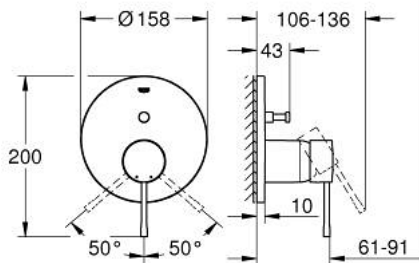

24 058 DL1 ESSENCE SINGLE-LEVER MIXER WITH 2-WAY DIVERTER

PRODUCT DESCRIPTION

- Colour: brushed warm sunset
- trim set for GROHE Rapido SmartBox (35 600/35 604)
- GROHE SilkMove 46 mm ceramic cartridge
- GROHE LongLife finish
- GROHE FastFixation escutcheon with covered shaft sealing and covered fixing
- metal escutcheon, retroactively 6° adjustable
- metal lever
- automatic 2-way diverter
- without roughing-in set 35 600/35 604 (please order separately)
- flow performance: outlet B = 27 l/min, outlet C = 27 l/min

24 058 DL1 ESSENCE SINGLE-LEVER MIXER WITH 2-WAY DIVERTER

SPARE PARTS, oktober 2016 – now

- 1: Lever (Spare part-nr. 46917DL0)
- 2: Fitting ring (Spare part-nr. 46715000)
- 3: Cartridge (Spare part-nr. 46580000)
- 4: lift rod (Spare part-nr. 46739DL0)
- 5: Mousseur (Spare part-nr. 48270000)
- 6: Shank mounting kit (Spare part-nr. 46645000)
- 7: Waste set 1 1/4" (Spare part-nr. 28910DL0)
- 7.1: Plug (Spare part-nr. 07182DL0)
- 7.2: Eccentric rod (Spare part-nr. 07052000)
- 8: Mounting wrench (Spare part-nr. 19017000)*
- 9: Eccentric rod (Spare part-nr. 07341000)*