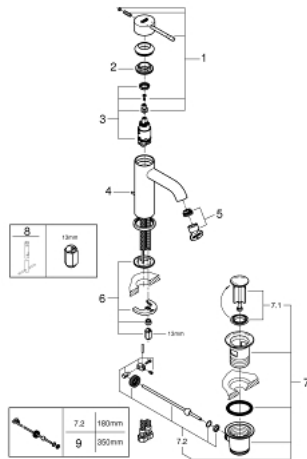

24 058 GL1 ESSENCE SINGLE-LEVER MIXER WITH 2-WAY DIVERTER

PRODUCT DESCRIPTION

- Colour: cool sunrise
- trim set for GROHE Rapido SmartBox (35 600/35 604)
- GROHE SilkMove 46 mm ceramic cartridge
- GROHE LongLife finish
- GROHE FastFixation escutcheon with covered shaft sealing and covered fixing
- metal escutcheon, retroactively 6° adjustable
- metal lever
- automatic 2-way diverter
- without roughing-in set 35 600/35 604 (please order separately)
- flow performance: outlet B = 27 l/min, outlet C = 27 l/min

24 058 GL1 ESSENCE SINGLE-LEVER MIXER WITH 2-WAY DIVERTER

SPARE PARTS, julij 2016 – now

- 1: Lever (Spare part-nr. 46917GL0)
- 2: Fitting ring (Spare part-nr. 46715000)
- 3: Cartridge (Spare part-nr. 46580000)
- 4: lift rod (Spare part-nr. 46739GL0)
- 5: Mousseur (Spare part-nr. 48270000)
- 6: Shank mounting kit (Spare part-nr. 46645000)
- 7: Waste set 1 1/4" (Spare part-nr. 28910GL0)
- 7.1: Plug (Spare part-nr. 07182GL0)
- 7.2: Eccentric rod (Spare part-nr. 07052000)
- 8: Mounting wrench (Spare part-nr. 19017000)*
- 9: Eccentric rod (Spare part-nr. 07341000)*