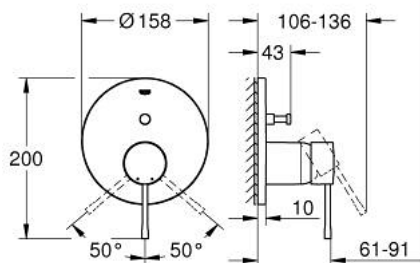

24 058 GL1 ESSENCE SINGLE-LEVER MIXER WITH 2-WAY DIVERTER

PRODUCT DESCRIPTION

- Colour: cool sunrise
- trim set for GROHE Rapido SmartBox (35 600/35 604)
- GROHE SilkMove 46 mm ceramic cartridge
- GROHE LongLife finish
- GROHE FastFixation escutcheon with covered shaft sealing and covered fixing
- metal escutcheon, retroactively 6° adjustable
- metal lever
- automatic 2-way diverter
- without roughing-in set 35 600/35 604 (please order separately)
- flow performance: outlet B = 27 l/min, outlet C = 27 l/min

24 058 GL1 ESSENCE SINGLE-LEVER MIXER WITH 2-WAY DIVERTER

SPARE PARTS, julij 2016 – now

- 1: Lever (Spare part-nr. 46917GL0)
- 2: Fitting ring (Spare part-nr. 46715000)
- 3: Cartridge (Spare part-nr. 46580000)
- 4: lift rod (Spare part-nr. 46739GL0)
- 5: Mousseur (Spare part-nr. 48270000)
- 6: Shank mounting kit (Spare part-nr. 46645000)
- 7: Waste set 1 1/4" (Spare part-nr. 28910GL0)
- 7.1: Plug (Spare part-nr. 07182GL0)
- 7.2: Eccentric rod (Spare part-nr. 07052000)
- 8: Mounting wrench (Spare part-nr. 19017000)*
- 9: Eccentric rod (Spare part-nr. 07341000)*