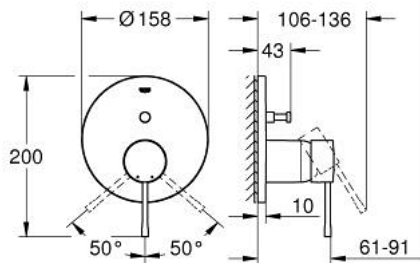

24 058 GN1 ESSENCE SINGLE-LEVER MIXER WITH 2-WAY DIVERTER

PRODUCT DESCRIPTION

- Colour: brushed cool sunrise
- trim set for GROHE Rapido SmartBox (35 600/35 604)
- GROHE SilkMove 46 mm ceramic cartridge
- GROHE LongLife finish
- GROHE FastFixation escutcheon with covered shaft sealing and covered fixing
- metal escutcheon, retroactively 6° adjustable
- metal lever
- automatic 2-way diverter
- without roughing-in set 35 600/35 604 (please order separately)
- flow performance: outlet B = 27 l/min, outlet C = 27 l/min

24 058 GN1 ESSENCE SINGLE-LEVER MIXER WITH 2-WAY DIVERTER

SPARE PARTS, oktober 2016 – now

- 1: Lever (Spare part-nr. 46917GN0)
- 2: Fitting ring (Spare part-nr. 46715000)
- 3: Cartridge (Spare part-nr. 46580000)
- 4: Pop-up rod (Spare part-nr. 46739GN0)
- 5: Mousseur (Spare part-nr. 48270000)
- 6: Shank mounting kit (Spare part-nr. 46645000)
- 7: Waste set 1 1/4" (Spare part-nr. 28910GN0)
- 7.1: Plug (Spare part-nr. 07182GN0)
- 7.2: Eccentric rod (Spare part-nr. 07052000)
- 8: Mounting wrench (Spare part-nr. 19017000)*
- 9: Eccentric rod (Spare part-nr. 07341000)*