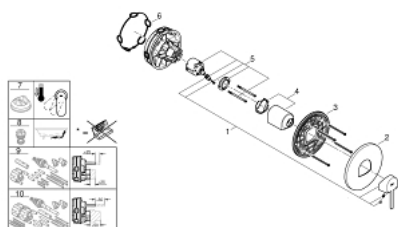

24 059 003 GROHE PLUS SINGLE-LEVER SHOWER MIXER

PRODUCT DESCRIPTION

- Colour: chrome
- trim set for GROHE Rapido SmartBox (35 600/35 604)
- GROHE SilkMove 46 mm ceramic cartridge
- GROHE LongLife finish
- GROHE FastFixation escutcheon with covered shaft sealing and covered fixing
- metal escutcheon, retroactively 6° adjustable
- metal lever
- flow performance: outlet B or C = 30 l/min
- without rough-in set (sold separately)

24 059 003 GROHE PLUS SINGLE-LEVER SHOWER MIXER

SPARE PARTS, august 2018 – now

- 1: Lever (Spare part-nr. 48496000)
- 2: Escutcheon (Spare part-nr. 49116000)
- 3: Mounting plate (Spare part-nr. 48441000)
- 4: Cap (Spare part-nr. 48495000)
- 5: Cartridge (Spare part-nr. 46048000)
- 6: Seal (Spare part-nr. 48360000)
- 7: Temperature limiter (Spare part-nr. 46375000)*
- 8: Backflow protection combination (EN1717) (Spare part-nr. 14055000)*
- 9: Universal extension set single-lever mixers, 25 mm (Spare part-nr. 14056000)*
- 10: Universal extension set single-lever mixers, 50 mm (Spare part-nr. 14057000)*