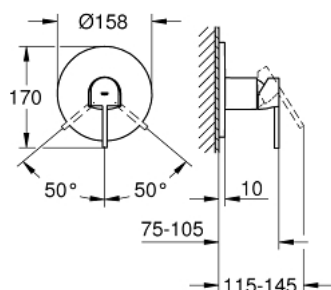

24 059 003 GROHE PLUS SINGLE-LEVER SHOWER MIXER

PRODUCT DESCRIPTION

- Colour: chrome
- trim set for GROHE Rapido SmartBox (35 600/35 604)
- GROHE SilkMove 46 mm ceramic cartridge
- GROHE LongLife finish
- GROHE FastFixation escutcheon with covered shaft sealing and covered fixing
- metal escutcheon, retroactively 6° adjustable
- metal lever
- flow performance: outlet B or C = 30 l/min
- without rough-in set (sold separately)

24 059 003 GROHE PLUS SINGLE-LEVER SHOWER MIXER

SPARE PARTS, august 2018 – now

- 1: Lever (Spare part-nr. 48496000)
- 2: Escutcheon (Spare part-nr. 49116000)
- 3: Mounting plate (Spare part-nr. 48441000)
- 4: Cap (Spare part-nr. 48495000)
- 5: Cartridge (Spare part-nr. 46048000)
- 6: Seal (Spare part-nr. 48360000)
- 7: Temperature limiter (Spare part-nr. 46375000)*
- 8: Backflow protection combination (EN1717) (Spare part-nr. 14055000)*
- 9: Universal extension set single-lever mixers, 25 mm (Spare part-nr. 14056000)*
- 10: Universal extension set single-lever mixers, 50 mm (Spare part-nr. 14057000)*