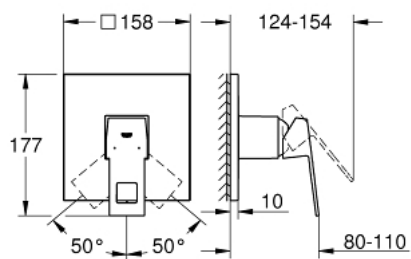

### PRODUCT DESCRIPTION

- Colour: chrome
- trim set for GROHE Rapido SmartBox (35 600/35 604)
- GROHE SilkMove 46 mm ceramic cartridge
- GROHE FastFixation escutcheon with covered shaft sealing and covered fixing
- metal escutcheon, retroactively 6° adjustable
- metal lever
- without roughing-in set 35 600/35 604 (please order separately)
- flow performance: outlet B or C = 30 l/min