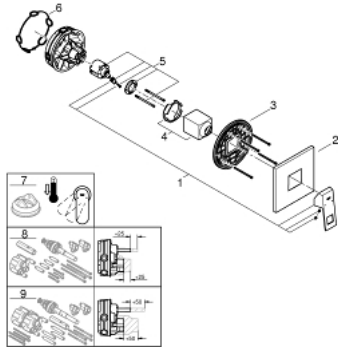

### PRODUCT DESCRIPTION

- Colour: chrome
- trim set for GROHE Rapido SmartBox (35 600/35 604)
- GROHE SilkMove 46 mm ceramic cartridge
- GROHE FastFixation escutcheon with covered shaft sealing and covered fixing
- metal escutcheon, retroactively 6° adjustable
- metal lever
- without roughing-in set 35 600/35 604 (please order separately)
- flow performance: outlet B or C = 30 l/min

### SPARE PARTS, julij 2017 – now

1: Lever (Spare part-nr. 46782000)

2: Escutcheon (Spare part-nr. 48430000)

3: Mounting plate (Spare part-nr. 48441000)

4: Cap (Spare part-nr. 46784000)

5: Cartridge (Spare part-nr. 46048000)

6: Seal (Spare part-nr. 48360000)

7: Temperature limiter (Spare part-nr. 46375000)\*

8: Universal extension set single-lever mixers, 25 mm (Spare part-nr. 14056000

)\*

9: Universal extension set single-lever mixers, 50 mm (Spare part-nr. 14057000