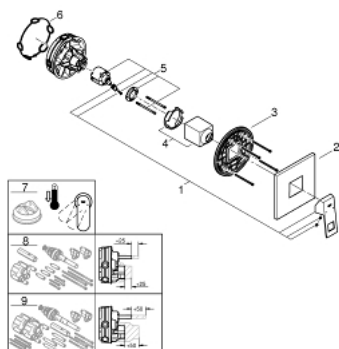

24 061 AL0 EUROCUBE SINGLE-LEVER SHOWER MIXER

PRODUCT DESCRIPTION

- Colour: brushed hard graphite
- trim set for GROHE Rapido SmartBox (35 600/35 604)
- GROHE SilkMove 46 mm ceramic cartridge
- GROHE LongLife finish
- FastFixation escutcheon with covered shaft sealing and covered fixing
- metal escutcheon, retroactively 6° adjustable
- metal lever
- without roughing-in set 35 600/35 604 (please order separately)
- flow performance: outlet B or C = 30 l/min

24 061 AL0 EUROCUBE SINGLE-LEVER SHOWER MIXER

SPARE PARTS, marec 2019 – now

- 1: Lever (Spare part-nr. 46782AL0)
 - 2: Escutcheon (Spare part-nr. 48430AL0)
 - 3: Mounting plate (Spare part-nr. 48441000)
 - 4: Cap (Spare part-nr. 46784AL0)
 - 5: Cartridge (Spare part-nr. 46048000)
 - 6: Seal (Spare part-nr. 48360000)
 - 7: Temperature limiter (Spare part-nr. 46375000)*
 - 8: Universal extension set single-lever mixers, 25 mm (Spare part-nr. 14056000)*
 - 9: Universal extension set single-lever mixers, 50 mm (Spare part-nr. 14057000)*
- * Optional accessories