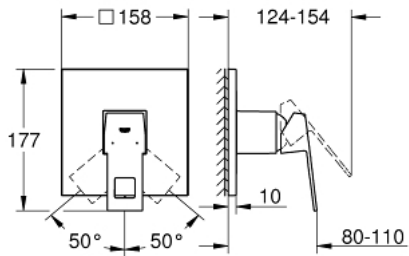

24 061 AL0 EUROCUBE SINGLE-LEVER SHOWER MIXER

PRODUCT DESCRIPTION

- Colour: brushed hard graphite
- trim set for GROHE Rapido SmartBox (35 600/35 604)
- GROHE SilkMove 46 mm ceramic cartridge
- GROHE LongLife finish
- GROHE FastFixation escutcheon with covered shaft sealing and covered fixing
- metal escutcheon, retroactively 6° adjustable
- metal lever
- without roughing-in set 35 600/35 604 (please order separately)
- flow performance: outlet B or C = 30 l/min

24 061 AL0 EUROCUBE SINGLE-LEVER SHOWER MIXER

SPARE PARTS, marec 2019 – now

- 1: Lever (Spare part-nr. 46782AL0)
 - 2: Escutcheon (Spare part-nr. 48430AL0)
 - 3: Mounting plate (Spare part-nr. 48441000)
 - 4: Cap (Spare part-nr. 46784AL0)
 - 5: Cartridge (Spare part-nr. 46048000)
 - 6: Seal (Spare part-nr. 48360000)
 - 7: Temperature limiter (Spare part-nr. 46375000)*
 - 8: Universal extension set single-lever mixers, 25 mm (Spare part-nr. 14056000)*
 - 9: Universal extension set single-lever mixers, 50 mm (Spare part-nr. 14057000)*
- * Optional accessories