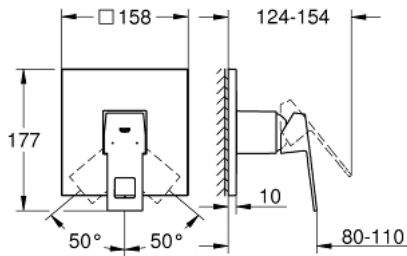

24 061 AL0 EUROCUBE SINGLE-LEVER SHOWER MIXER

PRODUCT DESCRIPTION

- Colour: brushed hard graphite
- trim set for GROHE Rapido SmartBox (35 600/35 604)
- GROHE SilkMove 46 mm ceramic cartridge
- GROHE LongLife finish
- FastFixation escutcheon with covered shaft sealing and covered fixing
- metal escutcheon, retroactively 6° adjustable
- metal lever
- without roughing-in set 35 600/35 604 (please order separately)
- flow performance: outlet B or C = 30 l/min

24 061 AL0 EUROCUBE SINGLE-LEVER SHOWER MIXER

SPARE PARTS, marec 2019 – now

- 1: Lever (Spare part-nr. 46782AL0)
 - 2: Escutcheon (Spare part-nr. 48430AL0)
 - 3: Mounting plate (Spare part-nr. 48441000)
 - 4: Cap (Spare part-nr. 46784AL0)
 - 5: Cartridge (Spare part-nr. 46048000)
 - 6: Seal (Spare part-nr. 48360000)
 - 7: Temperature limiter (Spare part-nr. 46375000)*
 - 8: Universal extension set single-lever mixers, 25 mm (Spare part-nr. 14056000)*
 - 9: Universal extension set single-lever mixers, 50 mm (Spare part-nr. 14057000)*
- * Optional accessories