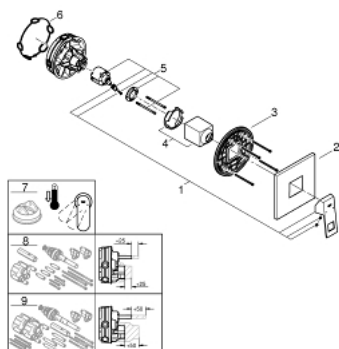

24 061 AL0 EUROCUBE SINGLE-LEVER SHOWER MIXER

PRODUCT DESCRIPTION

- Colour: brushed hard graphite
- trim set for GROHE Rapido SmartBox (35 600/35 604)
- GROHE SilkMove 46 mm ceramic cartridge
- GROHE LongLife finish
- GROHE FastFixation escutcheon with covered shaft sealing and covered fixing
- metal escutcheon, retroactively 6° adjustable
- metal lever
- without roughing-in set 35 600/35 604 (please order separately)
- flow performance: outlet B or C = 30 l/min

24 061 AL0 EUROCUBE SINGLE-LEVER SHOWER MIXER

SPARE PARTS, marec 2019 – now

- 1: Lever (Spare part-nr. 46782AL0)
 - 2: Escutcheon (Spare part-nr. 48430AL0)
 - 3: Mounting plate (Spare part-nr. 48441000)
 - 4: Cap (Spare part-nr. 46784AL0)
 - 5: Cartridge (Spare part-nr. 46048000)
 - 6: Seal (Spare part-nr. 48360000)
 - 7: Temperature limiter (Spare part-nr. 46375000)*
 - 8: Universal extension set single-lever mixers, 25 mm (Spare part-nr. 14056000)*
 - 9: Universal extension set single-lever mixers, 50 mm (Spare part-nr. 14057000)*
- * Optional accessories