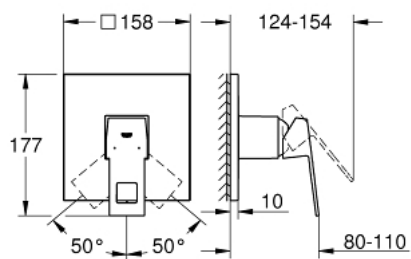

24 061 DC0 EUROCUBE SINGLE-LEVER SHOWER MIXER

PRODUCT DESCRIPTION

- Colour: supersteel
- trim set for GROHE Rapido SmartBox (35 600/35 604)
- GROHE SilkMove 46 mm ceramic cartridge
- GROHE LongLife finish
- GROHE FastFixation escutcheon with covered shaft sealing and covered fixing
- metal escutcheon, retroactively 6° adjustable
- metal lever
- without roughing-in set 35 600/35 604 (please order separately)
- flow performance: outlet B or C = 30 l/min

24 061 DC0 EUROCUBE SINGLE-LEVER SHOWER MIXER

SPARE PARTS, september 2018 – now

- 1: Lever (Spare part-nr. 46782DC0)
 - 2: Escutcheon (Spare part-nr. 48430DC0)
 - 3: Mounting plate (Spare part-nr. 48441000)
 - 4: Cap (Spare part-nr. 46784DC0)
 - 5: Cartridge (Spare part-nr. 46048000)
 - 6: Seal (Spare part-nr. 48360000)
 - 7: Temperature limiter (Spare part-nr. 46375000)*
 - 8: Universal extension set single-lever mixers, 25 mm (Spare part-nr. 14056000)*
 - 9: Universal extension set single-lever mixers, 50 mm (Spare part-nr. 14057000)*
- * Optional accessories