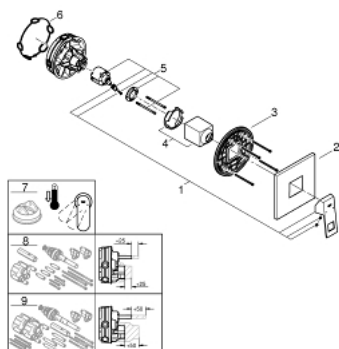

24 061 DC0 EUROCUBE SINGLE-LEVER SHOWER MIXER

PRODUCT DESCRIPTION

- Colour: supersteel
- trim set for GROHE Rapido SmartBox (35 600/35 604)
- GROHE SilkMove 46 mm ceramic cartridge
- GROHE LongLife finish
- GROHE FastFixation escutcheon with covered shaft sealing and covered fixing
- metal escutcheon, retroactively 6° adjustable
- metal lever
- without roughing-in set 35 600/35 604 (please order separately)
- flow performance: outlet B or C = 30 l/min

24 061 DC0 EUROCUBE SINGLE-LEVER SHOWER MIXER

SPARE PARTS, september 2018 – now

- 1: Lever (Spare part-nr. 46782DC0)
 - 2: Escutcheon (Spare part-nr. 48430DC0)
 - 3: Mounting plate (Spare part-nr. 48441000)
 - 4: Cap (Spare part-nr. 46784DC0)
 - 5: Cartridge (Spare part-nr. 46048000)
 - 6: Seal (Spare part-nr. 48360000)
 - 7: Temperature limiter (Spare part-nr. 46375000)*
 - 8: Universal extension set single-lever mixers, 25 mm (Spare part-nr. 14056000)*
 - 9: Universal extension set single-lever mixers, 50 mm (Spare part-nr. 14057000)*
- * Optional accessories