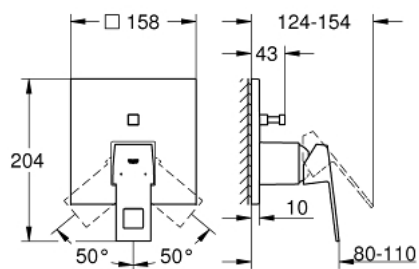

24 062 000 EUROCUBE SINGLE-LEVER MIXER WITH 2-WAY DIVERTER

PRODUCT DESCRIPTION

- Colour: chrome
- trim set for GROHE Rapido SmartBox (35 600/35 604)
- GROHE SilkMove 46 mm ceramic cartridge
- GROHE FastFixation escutcheon with covered shaft sealing and covered fixing
- metal escutcheon, retroactively 6° adjustable
- metal lever
- automatic 2-way diverter
- without roughing-in set 35 600/35 604 (please order separately)
- flow performance: outlet B = 27 l/min, outlet C = 27 l/min

24 062 000 EUROCUBE SINGLE-LEVER MIXER WITH 2-WAY DIVERTER

SPARE PARTS, julij 2017 – now

- 1: Lever (Spare part-nr. 46782000)
 - 2: Escutcheon (Spare part-nr. 48431000)
 - 3: Mounting plate (Spare part-nr. 48438000)
 - 4: Cap (Spare part-nr. 46784000)
 - 5: Diverter (Spare part-nr. 48442000)
 - 6: Cartridge (Spare part-nr. 46048000)
 - 7: Non-return valve (Spare part-nr. 49085000)
 - 8: Seal (Spare part-nr. 48360000)
 - 9: Temperature limiter (Spare part-nr. 46375000)*
 - 10: Backflow protection combination (EN1717) (Spare part-nr. 14055000)*
 - 11: Universal extension set single-lever mixers, 25 mm (Spare part-nr. 14056000)*
 - 12: Diverter (Spare part-nr. 48444000)*
 - 13: Universal extension set single-lever mixers, 50 mm (Spare part-nr. 14057000)*
 - 14: Diverter (Spare part-nr. 48445000)*
- * Optional accessories