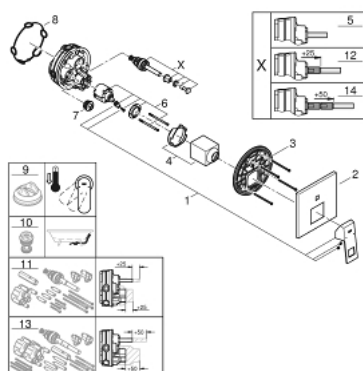

24 062 000 EUROCUBE SINGLE-LEVER MIXER WITH 2-WAY DIVERTER

PRODUCT DESCRIPTION

- Colour: chrome
- trim set for GROHE Rapido SmartBox (35 600/35 604)
- GROHE SilkMove 46 mm ceramic cartridge
- GROHE FastFixation escutcheon with covered shaft sealing and covered fixing
- metal escutcheon, retroactively 6° adjustable
- metal lever
- automatic 2-way diverter
- without roughing-in set 35 600/35 604 (please order separately)
- flow performance: outlet B = 27 l/min, outlet C = 27 l/min

24 062 000 EUROCUBE SINGLE-LEVER MIXER WITH 2-WAY DIVERTER

SPARE PARTS, julij 2017 – now

- 1: Lever (Spare part-nr. 46782000)
 - 2: Escutcheon (Spare part-nr. 48431000)
 - 3: Mounting plate (Spare part-nr. 48438000)
 - 4: Cap (Spare part-nr. 46784000)
 - 5: Diverter (Spare part-nr. 48442000)
 - 6: Cartridge (Spare part-nr. 46048000)
 - 7: Non-return valve (Spare part-nr. 49085000)
 - 8: Seal (Spare part-nr. 48360000)
 - 9: Temperature limiter (Spare part-nr. 46375000)*
 - 10: Backflow protection combination (EN1717) (Spare part-nr. 14055000)*
 - 11: Universal extension set single-lever mixers, 25 mm (Spare part-nr. 14056000)*
 - 12: Diverter (Spare part-nr. 48444000)*
 - 13: Universal extension set single-lever mixers, 50 mm (Spare part-nr. 14057000)*
 - 14: Diverter (Spare part-nr. 48445000)*
- * Optional accessories