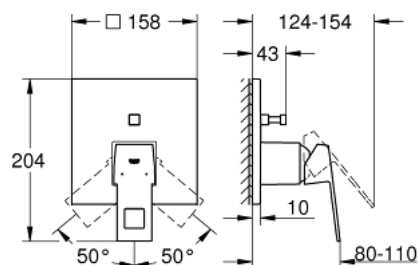

24 062 AL0 EUROCUBE SINGLE-LEVER MIXER WITH 2-WAY DIVERTER

PRODUCT DESCRIPTION

- Colour: brushed hard graphite
- trim set for GROHE Rapido SmartBox (35 600/35 604)
- GROHE SilkMove 46 mm ceramic cartridge
- GROHE LongLife finish
- GROHE FastFixation escutcheon with covered shaft sealing and covered fixing
- metal escutcheon, retroactively 6° adjustable
- metal lever
- automatic 2-way diverter
- without roughing-in set 35 600/35 604 (please order separately)
- flow performance: outlet B = 27 l/min, outlet C = 27 l/min

24 062 AL0 EUROCUBE SINGLE-LEVER MIXER WITH 2-WAY DIVERTER

SPARE PARTS, marec 2019 – now

- 1: Lever (Spare part-nr. 46782AL0)
- 2: Escutcheon (Spare part-nr. 48431AL0)
- 3: Mounting plate (Spare part-nr. 48438000)
- 4: Cap (Spare part-nr. 46784AL0)
- 5: Diverter (Spare part-nr. 48442AL0)
- 6: Cartridge (Spare part-nr. 46048000)
- 7: Non-return valve (Spare part-nr. 49085000)
- 8: Seal (Spare part-nr. 48360000)
- 9: Temperature limiter (Spare part-nr. 46375000)*
- 10: Backflow protection combination (EN1717) (Spare part-nr. 14055000)*
- 11: Universal extension set single-lever mixers, 25 mm (Spare part-nr. 1405600)*
- 12: Diverter (Spare part-nr. 48444AL0)*
- 13: Universal extension set single-lever mixers, 50 mm (Spare part-nr. 1405700)*
- 14: Diverter (Spare part-nr. 48445AL0)*