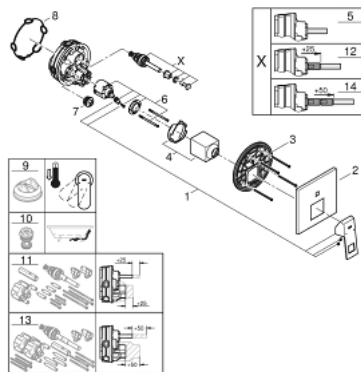

24 062 AL0 EUROCUBE SINGLE-LEVER MIXER WITH 2-WAY DIVERTER

PRODUCT DESCRIPTION

- Colour: brushed hard graphite
- trim set for GROHE Rapido SmartBox (35 600/35 604)
- GROHE SilkMove 46 mm ceramic cartridge
- GROHE LongLife finish
- GROHE FastFixation escutcheon with covered shaft sealing and covered fixing
- metal escutcheon, retroactively 6° adjustable
- metal lever
- automatic 2-way diverter
- without roughing-in set 35 600/35 604 (please order separately)
- flow performance: outlet B = 27 l/min, outlet C = 27 l/min

24 062 AL0 EUROCUBE SINGLE-LEVER MIXER WITH 2-WAY DIVERTER

SPARE PARTS, marec 2019 – now

- 1: Lever (Spare part-nr. 46782AL0)
- 2: Escutcheon (Spare part-nr. 48431AL0)
- 3: Mounting plate (Spare part-nr. 48438000)
- 4: Cap (Spare part-nr. 46784AL0)
- 5: Diverter (Spare part-nr. 48442AL0)
- 6: Cartridge (Spare part-nr. 46048000)
- 7: Non-return valve (Spare part-nr. 49085000)
- 8: Seal (Spare part-nr. 48360000)
- 9: Temperature limiter (Spare part-nr. 46375000)*
- 10: Backflow protection combination (EN1717) (Spare part-nr. 14055000)*
- 11: Universal extension set single-lever mixers, 25 mm (Spare part-nr. 1405600)*
- 12: Diverter (Spare part-nr. 48444AL0)*
- 13: Universal extension set single-lever mixers, 50 mm (Spare part-nr. 1405700)*
- 14: Diverter (Spare part-nr. 48445AL0)*