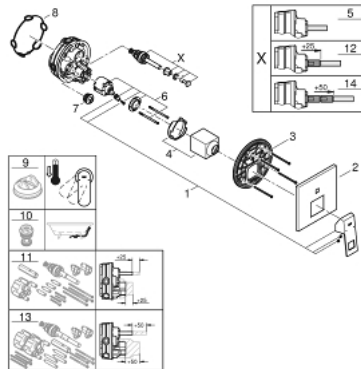

## 24 062 DC0 EUROCUBE SINGLE-LEVER MIXER WITH 2-WAY DIVERTER

### PRODUCT DESCRIPTION

- Colour: supersteel
- trim set for GROHE Rapido SmartBox (35 600/35 604)
- GROHE SilkMove 46 mm ceramic cartridge
- GROHE LongLife finish
- GROHE FastFixation escutcheon with covered shaft sealing and covered fixing
- metal escutcheon, retroactively 6° adjustable
- metal lever
- automatic 2-way diverter
- without roughing-in set 35 600/35 604 (please order separately)
- flow performance: outlet B = 27 l/min, outlet C = 27 l/min

### SPARE PARTS, september 2018 – now

- 1: Lever (Spare part-nr. 46782DC0)
- 2: Escutcheon (Spare part-nr. 48431DC0)
- 3: Mounting plate (Spare part-nr. 48438000)
- 4: Cap (Spare part-nr. 46784DC0)
- 5: Diverter (Spare part-nr. 48442DC0)
- 6: Cartridge (Spare part-nr. 46048000)
- 7: Non-return valve (Spare part-nr. 49085000)
- 8: Seal (Spare part-nr. 48360000)
- 9: Temperature limiter (Spare part-nr. 46375000)\*
- 10: Backflow protection combination (EN1717) (Spare part-nr. 14055000)\*
- 11: Universal extension set single-lever mixers, 25 mm (Spare part-nr. 1405600)\*
- 12: Diverter (Spare part-nr. 48444DC0)\*
- 13: Universal extension set single-lever mixers, 50 mm (Spare part-nr. 1405700)\*
- 14: Diverter (Spare part-nr. 48445DC0)\*