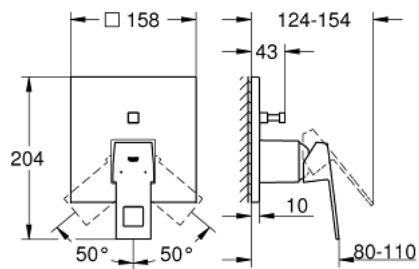

### PRODUCT DESCRIPTION

- Colour: supersteel
- trim set for GROHE Rapido SmartBox (35 600/35 604)
- GROHE SilkMove 46 mm ceramic cartridge
- GROHE LongLife finish
- GROHE FastFixation escutcheon with covered shaft sealing and covered fixing
- metal escutcheon, retroactively 6° adjustable
- metal lever
- automatic 2-way diverter
- without roughing-in set 35 600/35 604 (please order separately)
- flow performance: outlet B = 27 l/min, outlet C = 27 l/min

### SPARE PARTS, september 2018 – now

- 1: Lever (Spare part-nr. 46782DC0)
- 2: Escutcheon (Spare part-nr. 48431DC0)
- 3: Mounting plate (Spare part-nr. 48438000)
- 4: Cap (Spare part-nr. 46784DC0)
- 5: Diverter (Spare part-nr. 48442DC0)
- 6: Cartridge (Spare part-nr. 46048000)
- 7: Non-return valve (Spare part-nr. 49085000)
- 8: Seal (Spare part-nr. 48360000)
- 9: Temperature limiter (Spare part-nr. 46375000)\*
- 10: Backflow protection combination (EN1717) (Spare part-nr. 14055000)\*
- 11: Universal extension set single-lever mixers, 25 mm (Spare part-nr. 1405600)\*
- 12: Diverter (Spare part-nr. 48444DC0)\*
- 13: Universal extension set single-lever mixers, 50 mm (Spare part-nr. 1405700)\*
- 14: Diverter (Spare part-nr. 48445DC0)\*