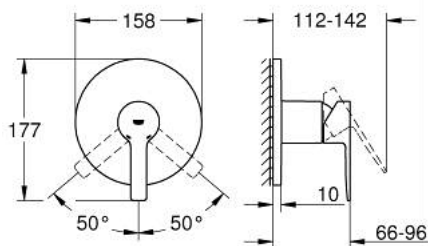

24 063 001 LINEARE SINGLE-LEVER SHOWER MIXER

PRODUCT DESCRIPTION

- Colour: chrome
- trim set for GROHE Rapido SmartBox (35 600/35 604)
- GROHE SilkMove 46 mm ceramic cartridge
- GROHE LongLife finish
- GROHE FastFixation escutcheon with covered shaft sealing and covered fixing
- metal escutcheon, retroactively 6° adjustable
- metal lever
- without roughing-in set 35 600/35 604 (please order separately)
- flow performance: outlet B or C = 30 l/min

24 063 001 LINEARE SINGLE-LEVER SHOWER MIXER

SPARE PARTS, julij 2017 – now

- 1: Lever (Spare part-nr. 46988000)
 - 2: Escutcheon (Spare part-nr. 48428000)
 - 3: Mounting plate (Spare part-nr. 48439000)
 - 4: Cap (Spare part-nr. 09038000)
 - 5: Cartridge (Spare part-nr. 46048000)
 - 6: Seal (Spare part-nr. 48360000)
 - 7: Temperature limiter (Spare part-nr. 46375000)*
 - 8: Universal extension set single-lever mixers, 25 mm (Spare part-nr. 14056000)*
 - 9: Universal extension set single-lever mixers, 50 mm (Spare part-nr. 14057000)*
- * Optional accessories