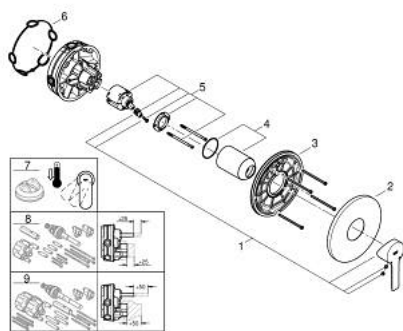

## 24 063 AL1 LINEARE SINGLE-LEVER SHOWER MIXER

### PRODUCT DESCRIPTION

- Colour: brushed hard graphite
- trim set for GROHE Rapido SmartBox (35 600/35 604)
- GROHE SilkMove 46 mm ceramic cartridge
- GROHE LongLife finish
- GROHE FastFixation escutcheon with covered shaft sealing and covered fixing
- metal escutcheon, retroactively 6° adjustable
- metal lever
- without roughing-in set 35 600/35 604 (please order separately)
- flow performance: outlet B or C = 30 l/min

### SPARE PARTS, marec 2019 – now

1: Lever (Spare part-nr. 46988AL0)

1: Escutcheon (Spare part-nr. 48428AL0)

3: Mounting plate (Spare part-nr. 48439000)

4: Cap (Spare part-nr. 09038AL0)

5: Cartridge (Spare part-nr. 46048000)

6: Seal (Spare part-nr. 48360000)

7: Temperature limiter (Spare part-nr. 46375000)\*

8: Universal extension set single-lever mixers, 25 mm (Spare part-nr. 14056000

)\*

9: Universal extension set single-lever mixers, 50 mm (Spare part-nr. 14057000