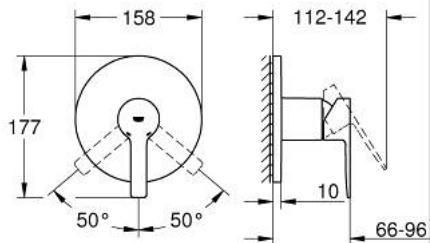

## 24 063 AL1 LINEARE SINGLE-LEVER SHOWER MIXER

### PRODUCT DESCRIPTION

- Colour: brushed hard graphite
- trim set for GROHE Rapido SmartBox (35 600/35 604)
- GROHE SilkMove 46 mm ceramic cartridge
- GROHE LongLife finish
- GROHE FastFixation escutcheon with covered shaft sealing and covered fixing
- metal escutcheon, retroactively 6° adjustable
- metal lever
- without roughing-in set 35 600/35 604 (please order separately)
- flow performance: outlet B or C = 30 l/min

6: Seal (Spare part-nr. 48360000)

7: Temperature limiter (Spare part-nr. 46375000)\*

8: Universal extension set single-lever mixers, 25 mm (Spare part-nr. 14056000

)\*

9: Universal extension set single-lever mixers, 50 mm (Spare part-nr. 14057000