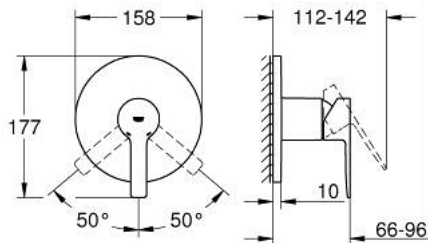

## 24 063 DC1 LINEARE SINGLE-LEVER SHOWER MIXER

### PRODUCT DESCRIPTION

- Colour: supersteel
- trim set for GROHE Rapido SmartBox (35 600/35 604)
- GROHE SilkMove 46 mm ceramic cartridge
- GROHE LongLife finish
- GROHE FastFixation escutcheon with covered shaft sealing and covered fixing
- metal escutcheon, retroactively 6° adjustable
- metal lever
- without roughing-in set 35 600/35 604 (please order separately)
- flow performance: outlet B or C = 30 l/min