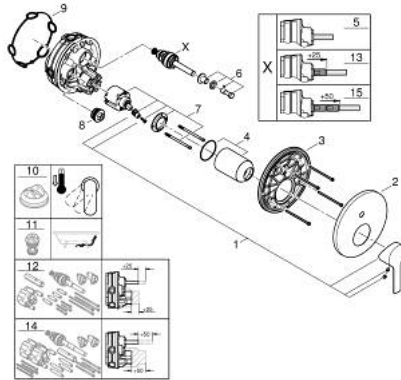

24 064 001 LINEARE SINGLE-LEVER MIXER WITH 2-WAY DIVERTER

PRODUCT DESCRIPTION

- Colour: chrome
- trim set for GROHE Rapido SmartBox (35 600/35 604)
- GROHE SilkMove 46 mm ceramic cartridge
- GROHE LongLife finish
- GROHE FastFixation escutcheon with covered shaft sealing and covered fixing
- metal escutcheon, retroactively 6° adjustable
- metal lever
- automatic 2-way diverter
- without roughing-in set 35 600/35 604 (please order separately)
- flow performance: outlet B = 27 l/min, outlet C = 27 l/min

24 064 001 LINEARE SINGLE-LEVER MIXER WITH 2-WAY DIVERTER

SPARE PARTS, april 2024 – now

- 1: Lever (Spare part-nr. 46988000)
 - 2: Escutcheon (Spare part-nr. 48429000)
 - 3: Mounting plate (Spare part-nr. 48440000)
 - 4: Cap (Spare part-nr. 09038000)
 - 5: Diverter (Spare part-nr. 48634000)
 - 6: Diverter knob (Spare part-nr. 48637000)
 - 7: Cartridge (Spare part-nr. 46048000)
 - 8: Non-return valve (Spare part-nr. 49085000)
 - 9: Seal (Spare part-nr. 48360000)
 - 10: Temperature limiter (Spare part-nr. 46375000)*
 - 11: Backflow protection combination (EN1717) (Spare part-nr. 14055000)*
 - 12: Universal extension set single-lever mixers, 25 mm (Spare part-nr. 14056000)*
 - 13: diverter (Spare part-nr. 48635000)*
 - 14: Universal extension set single-lever mixers, 50 mm (Spare part-nr. 14057000)*
 - 15: diverter (Spare part-nr. 48636000)*
- * Optional accessories