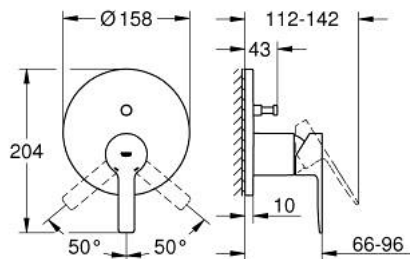

24 064 001 LINEARE SINGLE-LEVER MIXER WITH 2-WAY DIVERTER

PRODUCT DESCRIPTION

- Colour: chrome
- trim set for GROHE Rapido SmartBox (35 600/35 604)
- GROHE SilkMove 46 mm ceramic cartridge
- GROHE LongLife finish
- GROHE FastFixation escutcheon with covered shaft sealing and covered fixing
- metal escutcheon, retroactively 6° adjustable
- metal lever
- automatic 2-way diverter
- without roughing-in set 35 600/35 604 (please order separately)
- flow performance: outlet B = 27 l/min, outlet C = 27 l/min

24 064 001 LINEARE SINGLE-LEVER MIXER WITH 2-WAY DIVERTER

SPARE PARTS, april 2024 – now

- 1: Lever (Spare part-nr. 46988000)
 - 2: Escutcheon (Spare part-nr. 48429000)
 - 3: Mounting plate (Spare part-nr. 48440000)
 - 4: Cap (Spare part-nr. 09038000)
 - 5: Diverter (Spare part-nr. 48634000)
 - 6: Diverter knob (Spare part-nr. 48637000)
 - 7: Cartridge (Spare part-nr. 46048000)
 - 8: Non-return valve (Spare part-nr. 49085000)
 - 9: Seal (Spare part-nr. 48360000)
 - 10: Temperature limiter (Spare part-nr. 46375000)*
 - 11: Backflow protection combination (EN1717) (Spare part-nr. 14055000)*
 - 12: Universal extension set single-lever mixers, 25 mm (Spare part-nr. 14056000)*
 - 13: diverter (Spare part-nr. 48635000)*
 - 14: Universal extension set single-lever mixers, 50 mm (Spare part-nr. 14057000)*
 - 15: diverter (Spare part-nr. 48636000)*
- * Optional accessories