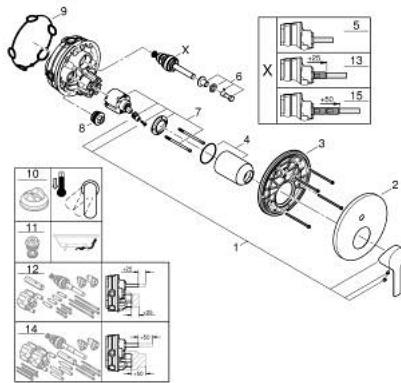

24 064 AL1 LINEARE SINGLE-LEVER MIXER WITH 2-WAY DIVERTER

PRODUCT DESCRIPTION

- Colour: brushed hard graphite
- trim set for GROHE Rapido SmartBox (35 600/35 604)
- GROHE SilkMove 46 mm ceramic cartridge
- GROHE LongLife finish
- GROHE FastFixation escutcheon with covered shaft sealing and covered fixing
- metal escutcheon, retroactively 6° adjustable
- metal lever
- automatic 2-way diverter
- without roughing-in set 35 600/35 604 (please order separately)
- flow performance: outlet B = 27 l/min, outlet C = 27 l/min

24 064 AL1 LINEARE SINGLE-LEVER MIXER WITH 2-WAY DIVERTER

SPARE PARTS, april 2024 – now

- 1: Lever (Spare part-nr. 46988AL0)
 - 2: Escutcheon (Spare part-nr. 48429AL0)
 - 3: Mounting plate (Spare part-nr. 48440000)
 - 4: Cap (Spare part-nr. 09038AL0)
 - 5: Diverter (Spare part-nr. 48634000)
 - 6: Diverter knob (Spare part-nr. 48637AL0)
 - 7: Cartridge (Spare part-nr. 46048000)
 - 8: Non-return valve (Spare part-nr. 49085000)
 - 9: Seal (Spare part-nr. 48360000)
 - 10: Temperature limiter (Spare part-nr. 46375000)*
 - 11: Backflow protection combination (EN1717) (Spare part-nr. 14055000)*
 - 12: Universal extension set single-lever mixers, 25 mm (Spare part-nr. 14056000)*
 - 13: diverter (Spare part-nr. 48635000)*
 - 14: Universal extension set single-lever mixers, 50 mm (Spare part-nr. 14057000)*
 - 15: diverter (Spare part-nr. 48636000)*
- * Optional accessories