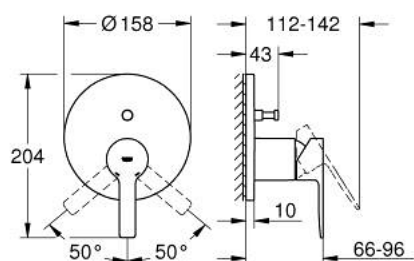

24 064 AL1 LINEARE SINGLE-LEVER MIXER WITH 2-WAY DIVERTER

PRODUCT DESCRIPTION

- Colour: brushed hard graphite
- trim set for GROHE Rapido SmartBox (35 600/35 604)
- GROHE SilkMove 46 mm ceramic cartridge
- GROHE LongLife finish
- GROHE FastFixation escutcheon with covered shaft sealing and covered fixing
- metal escutcheon, retroactively 6° adjustable
- metal lever
- automatic 2-way diverter
- without roughing-in set 35 600/35 604 (please order separately)
- flow performance: outlet B = 27 l/min, outlet C = 27 l/min

24 064 AL1 LINEARE SINGLE-LEVER MIXER WITH 2-WAY DIVERTER

SPARE PARTS, april 2024 – now

- 1: Lever (Spare part-nr. 46988AL0)
 - 2: Escutcheon (Spare part-nr. 48429AL0)
 - 3: Mounting plate (Spare part-nr. 48440000)
 - 4: Cap (Spare part-nr. 09038AL0)
 - 5: Diverter (Spare part-nr. 48634000)
 - 6: Diverter knob (Spare part-nr. 48637AL0)
 - 7: Cartridge (Spare part-nr. 46048000)
 - 8: Non-return valve (Spare part-nr. 49085000)
 - 9: Seal (Spare part-nr. 48360000)
 - 10: Temperature limiter (Spare part-nr. 46375000)*
 - 11: Backflow protection combination (EN1717) (Spare part-nr. 14055000)*
 - 12: Universal extension set single-lever mixers, 25 mm (Spare part-nr. 14056000)*
 - 13: diverter (Spare part-nr. 48635000)*
 - 14: Universal extension set single-lever mixers, 50 mm (Spare part-nr. 14057000)*
 - 15: diverter (Spare part-nr. 48636000)*
- * Optional accessories