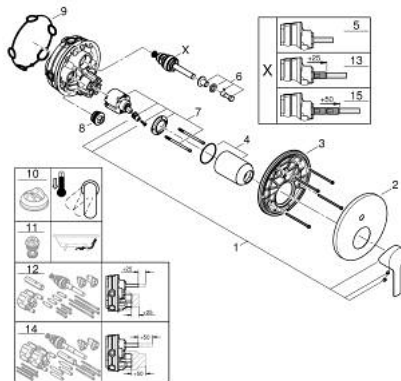

24 064 DC1 LINEARE SINGLE-LEVER MIXER WITH 2-WAY DIVERTER

PRODUCT DESCRIPTION

- Colour: supersteel
- trim set for GROHE Rapido SmartBox (35 600/35 604)
- GROHE SilkMove 46 mm ceramic cartridge
- GROHE LongLife finish
- GROHE FastFixation escutcheon with covered shaft sealing and covered fixing
- metal escutcheon, retroactively 6° adjustable
- metal lever
- automatic 2-way diverter
- without roughing-in set 35 600/35 604 (please order separately)
- flow performance: outlet B = 27 l/min, outlet C = 27 l/min

24 064 DC1 LINEARE SINGLE-LEVER MIXER WITH 2-WAY DIVERTER

SPARE PARTS, april 2024 – now

- 1: Lever (Spare part-nr. 46988DC0)
 - 2: Escutcheon (Spare part-nr. 48429DC0)
 - 3: Mounting plate (Spare part-nr. 48440000)
 - 4: Cap (Spare part-nr. 09038DC0)
 - 5: Diverter (Spare part-nr. 48634000)
 - 6: Diverter knob (Spare part-nr. 48637DC0)
 - 7: Cartridge (Spare part-nr. 46048000)
 - 8: Non-return valve (Spare part-nr. 49085000)
 - 9: Seal (Spare part-nr. 48360000)
 - 10: Temperature limiter (Spare part-nr. 46375000)*
 - 11: Backflow protection combination (EN1717) (Spare part-nr. 14055000)*
 - 12: Universal extension set single-lever mixers, 25 mm (Spare part-nr. 1405600)*
 - 13: diverter (Spare part-nr. 48635000)*
 - 14: Universal extension set single-lever mixers, 50 mm (Spare part-nr. 1405700)*
 - 15: diverter (Spare part-nr. 48636000)*
- * Optional accessories