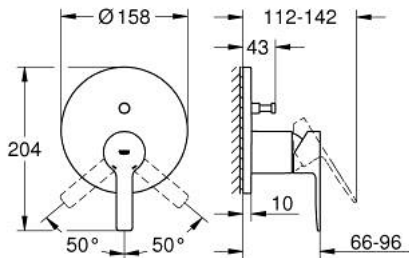

24 064 DC1 LINEARE SINGLE-LEVER MIXER WITH 2-WAY DIVERTER

PRODUCT DESCRIPTION

- Colour: supersteel
- trim set for GROHE Rapido SmartBox (35 600/35 604)
- GROHE SilkMove 46 mm ceramic cartridge
- GROHE LongLife finish
- GROHE FastFixation escutcheon with covered shaft sealing and covered fixing
- metal escutcheon, retroactively 6° adjustable
- metal lever
- automatic 2-way diverter
- without roughing-in set 35 600/35 604 (please order separately)
- flow performance: outlet B = 27 l/min, outlet C = 27 l/min

24 064 DC1 LINEARE SINGLE-LEVER MIXER WITH 2-WAY DIVERTER

SPARE PARTS, april 2024 – now

- 1: Lever (Spare part-nr. 46988DC0)
 - 2: Escutcheon (Spare part-nr. 48429DC0)
 - 3: Mounting plate (Spare part-nr. 48440000)
 - 4: Cap (Spare part-nr. 09038DC0)
 - 5: Diverter (Spare part-nr. 48634000)
 - 6: Diverter knob (Spare part-nr. 48637DC0)
 - 7: Cartridge (Spare part-nr. 46048000)
 - 8: Non-return valve (Spare part-nr. 49085000)
 - 9: Seal (Spare part-nr. 48360000)
 - 10: Temperature limiter (Spare part-nr. 46375000)*
 - 11: Backflow protection combination (EN1717) (Spare part-nr. 14055000)*
 - 12: Universal extension set single-lever mixers, 25 mm (Spare part-nr. 1405600)*
 - 13: diverter (Spare part-nr. 48635000)*
 - 14: Universal extension set single-lever mixers, 50 mm (Spare part-nr. 1405700)*
 - 15: diverter (Spare part-nr. 48636000)*
- * Optional accessories