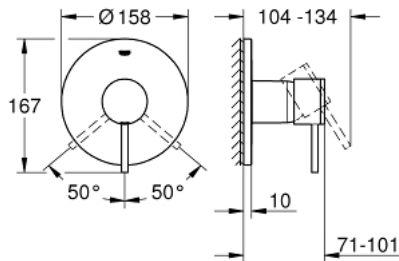

24 065 003 ATRIO SINGLE-LEVER SHOWER MIXER

PRODUCT DESCRIPTION

- Colour: chrome
- trim set for GROHE Rapido SmartBox (35 600/35 604)
- GROHE SilkMove 46 mm ceramic cartridge
- GROHE LongLife finish
- GROHE FastFixation escutcheon with covered shaft sealing and covered fixing
- metal escutcheon, retroactively 6° adjustable
- metal lever
- flow performance: outlet B or C = 30 l/min
- without rough-in set (sold separately)

24 065 003 ATRIO SINGLE-LEVER SHOWER MIXER

SPARE PARTS, julij 2017 – now

- 1: Lever (Spare part-nr. 48443000)
 - 2: Escutcheon (Spare part-nr. 48428000)
 - 3: Mounting plate (Spare part-nr. 48439000)
 - 4: Cap (Spare part-nr. 02693000)
 - 5: Cartridge (Spare part-nr. 46048000)
 - 6: Seal (Spare part-nr. 48360000)
 - 7: Temperature limiter (Spare part-nr. 46308000)*
 - 8: Universal extension set single-lever mixers, 25 mm (Spare part-nr. 14056000)*
 - 9: Universal extension set single-lever mixers, 50 mm (Spare part-nr. 14057000)*
- * Optional accessories