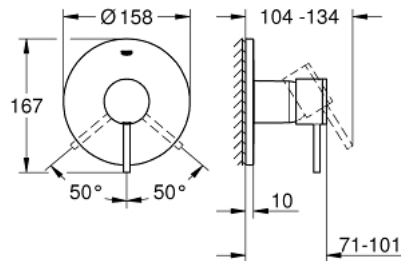

## 24 065 AL3 ATRIO SINGLE-LEVER SHOWER MIXER

### PRODUCT DESCRIPTION

- Colour: brushed hard graphite
- trim set for GROHE Rapido SmartBox (35 600/35 604)
- GROHE SilkMove 46 mm ceramic cartridge
- GROHE LongLife finish
- GROHE FastFixation escutcheon with covered shaft sealing and covered fixing
- metal escutcheon, retroactively 6° adjustable
- metal lever
- flow performance: outlet B or C = 30 l/min
- without rough-in set (sold separately)

### SPARE PARTS, julij 2017 – now

- 1: Lever (Spare part-nr. 48443AL0)
  - 2: Escutcheon (Spare part-nr. 48428AL0)
  - 3: Mounting plate (Spare part-nr. 48439000)
  - 4: Cap (Spare part-nr. 02693AL0)
  - 5: Cartridge (Spare part-nr. 46048000)
  - 6: Seal (Spare part-nr. 48360000)
  - 7: Temperature limiter (Spare part-nr. 46308000)\*
  - 8: Universal extension set single-lever mixers, 25 mm (Spare part-nr. 14056000)\*
  - 9: Universal extension set single-lever mixers, 50 mm (Spare part-nr. 14057000)\*
- \* Optional accessories