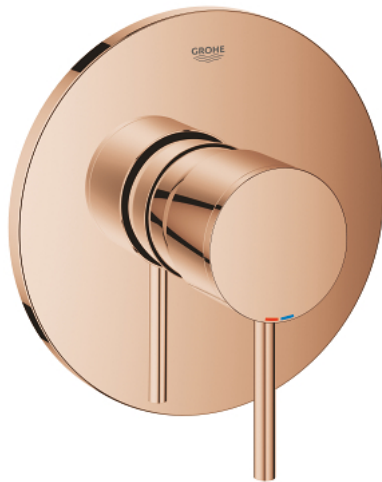

24 065 DA3 ATRIO SINGLE-LEVER SHOWER MIXER

PRODUCT DESCRIPTION

- Colour: warm sunset
- trim set for GROHE Rapido SmartBox (35 600/35 604)
- GROHE SilkMove 46 mm ceramic cartridge
- GROHE LongLife finish
- GROHE FastFixation escutcheon with covered shaft sealing and covered fixing
- metal escutcheon, retroactively 6° adjustable
- metal lever
- flow performance: outlet B or C = 30 l/min
- without rough-in set (sold separately)