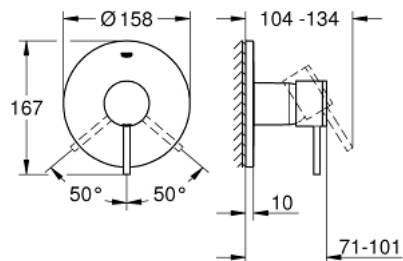

## 24 065 DC3 ATRIO SINGLE-LEVER SHOWER MIXER

### PRODUCT DESCRIPTION

- Colour: supersteel
- trim set for GROHE Rapido SmartBox (35 600/35 604)
- GROHE SilkMove 46 mm ceramic cartridge
- GROHE LongLife finish
- GROHE FastFixation escutcheon with covered shaft sealing and covered fixing
- metal escutcheon, retroactively 6° adjustable
- metal lever
- flow performance: outlet B or C = 30 l/min
- without rough-in set (sold separately)

### SPARE PARTS, julij 2017 – now

- 1: Lever (Spare part-nr. 48443DC0)
  - 2: Escutcheon (Spare part-nr. 48428DC0)
  - 3: Mounting plate (Spare part-nr. 48439000)
  - 4: Cap (Spare part-nr. 02693DC0)
  - 5: Cartridge (Spare part-nr. 46048000)
  - 6: Seal (Spare part-nr. 48360000)
  - 7: Temperature limiter (Spare part-nr. 46308000)\*
  - 8: Universal extension set single-lever mixers, 25 mm (Spare part-nr. 14056000)\*
  - 9: Universal extension set single-lever mixers, 50 mm (Spare part-nr. 14057000)\*
- \* Optional accessories