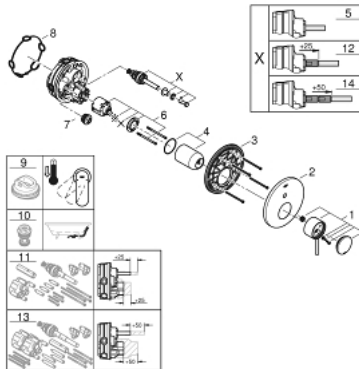

24 066 003 ATRIO SINGLE-LEVER MIXER WITH 2-WAY DIVERTER

PRODUCT DESCRIPTION

- Colour: chrome
- trim set for GROHE Rapido SmartBox (35 600/35 604)
- GROHE SilkMove 46 mm ceramic cartridge
- GROHE LongLife finish
- GROHE FastFixation escutcheon with covered shaft sealing and covered fixing
- metal escutcheon, retroactively 6° adjustable
- metal lever
- automatic 2-way diverter
- flow performance: outlet B = 27 l/min, outlet C = 27 l/min
- without rough-in set (sold separately)

24 066 003 ATRIO SINGLE-LEVER MIXER WITH 2-WAY DIVERTER

SPARE PARTS, julij 2017 – now

- 1: Lever (Spare part-nr. 48443000)
 - 2: Escutcheon (Spare part-nr. 48429000)
 - 3: Mounting plate (Spare part-nr. 48440000)
 - 4: Cap (Spare part-nr. 02693000)
 - 5: Diverter (Spare part-nr. 48442000)
 - 6: Cartridge (Spare part-nr. 46048000)
 - 7: Non-return valve (Spare part-nr. 49085000)
 - 8: Seal (Spare part-nr. 48360000)
 - 9: Temperature limiter (Spare part-nr. 46308000)*
 - 10: Backflow protection combination (EN1717) (Spare part-nr. 14055000)*
 - 11: Universal extension set single-lever mixers, 25 mm (Spare part-nr. 14056000)*
 - 12: Diverter (Spare part-nr. 48444000)*
 - 13: Universal extension set single-lever mixers, 50 mm (Spare part-nr. 14057000)*
 - 14: Diverter (Spare part-nr. 48445000)*
- * Optional accessories