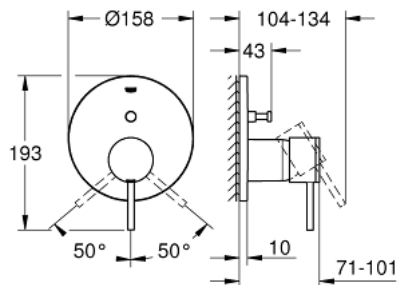

24 066 003 ATRIO SINGLE-LEVER MIXER WITH 2-WAY DIVERTER

PRODUCT DESCRIPTION

- Colour: chrome
- trim set for GROHE Rapido SmartBox (35 600/35 604)
- GROHE SilkMove 46 mm ceramic cartridge
- GROHE LongLife finish
- GROHE FastFixation escutcheon with covered shaft sealing and covered fixing
- metal escutcheon, retroactively 6° adjustable
- metal lever
- automatic 2-way diverter
- flow performance: outlet B = 27 l/min, outlet C = 27 l/min
- without rough-in set (sold separately)

24 066 003 ATRIO SINGLE-LEVER MIXER WITH 2-WAY DIVERTER

SPARE PARTS, julij 2017 – now

- 1: Lever (Spare part-nr. 48443000)
 - 2: Escutcheon (Spare part-nr. 48429000)
 - 3: Mounting plate (Spare part-nr. 48440000)
 - 4: Cap (Spare part-nr. 02693000)
 - 5: Diverter (Spare part-nr. 48442000)
 - 6: Cartridge (Spare part-nr. 46048000)
 - 7: Non-return valve (Spare part-nr. 49085000)
 - 8: Seal (Spare part-nr. 48360000)
 - 9: Temperature limiter (Spare part-nr. 46308000)*
 - 10: Backflow protection combination (EN1717) (Spare part-nr. 14055000)*
 - 11: Universal extension set single-lever mixers, 25 mm (Spare part-nr. 14056000)*
 - 12: Diverter (Spare part-nr. 48444000)*
 - 13: Universal extension set single-lever mixers, 50 mm (Spare part-nr. 14057000)*
 - 14: Diverter (Spare part-nr. 48445000)*
- * Optional accessories