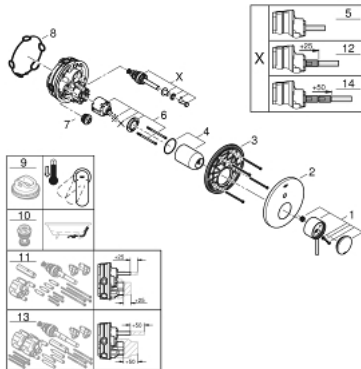

24 066 AL3 ATRIO SINGLE-LEVER MIXER WITH 2-WAY DIVERTER

PRODUCT DESCRIPTION

- Colour: brushed hard graphite
- trim set for GROHE Rapido SmartBox (35 600/35 604)
- GROHE SilkMove 46 mm ceramic cartridge
- GROHE LongLife finish
- GROHE FastFixation escutcheon with covered shaft sealing and covered fixing
- metal escutcheon, retroactively 6° adjustable
- metal lever
- automatic 2-way diverter
- flow performance: outlet B = 27 l/min, outlet C = 27 l/min
- without rough-in set (sold separately)

24 066 AL3 ATRIO SINGLE-LEVER MIXER WITH 2-WAY DIVERTER

SPARE PARTS, julij 2017 – now

- 1: Lever (Spare part-nr. 48443AL0)
 - 2: Escutcheon (Spare part-nr. 48429AL0)
 - 3: Mounting plate (Spare part-nr. 48440000)
 - 4: Cap (Spare part-nr. 02693AL0)
 - 5: Diverter (Spare part-nr. 48442AL0)
 - 6: Cartridge (Spare part-nr. 46048000)
 - 7: Non-return valve (Spare part-nr. 49085000)
 - 8: Seal (Spare part-nr. 48360000)
 - 9: Temperature limiter (Spare part-nr. 46308000)*
 - 10: Backflow protection combination (EN1717) (Spare part-nr. 14055000)*
 - 11: Universal extension set single-lever mixers, 25 mm (Spare part-nr. 14056000)*
 - 12: Diverter (Spare part-nr. 48444AL0)*
 - 13: Universal extension set single-lever mixers, 50 mm (Spare part-nr. 14057000)*
 - 14: Diverter (Spare part-nr. 48445AL0)*
- * Optional accessories