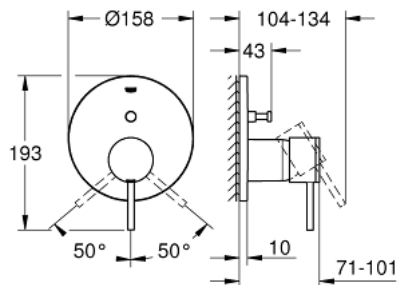

24 066 AL3 ATRIO SINGLE-LEVER MIXER WITH 2-WAY DIVERTER

PRODUCT DESCRIPTION

- Colour: brushed hard graphite
- trim set for GROHE Rapido SmartBox (35 600/35 604)
- GROHE SilkMove 46 mm ceramic cartridge
- GROHE LongLife finish
- GROHE FastFixation escutcheon with covered shaft sealing and covered fixing
- metal escutcheon, retroactively 6° adjustable
- metal lever
- automatic 2-way diverter
- flow performance: outlet B = 27 l/min, outlet C = 27 l/min
- without rough-in set (sold separately)

24 066 AL3 ATRIO SINGLE-LEVER MIXER WITH 2-WAY DIVERTER

SPARE PARTS, julij 2017 – now

- 1: Lever (Spare part-nr. 48443AL0)
 - 2: Escutcheon (Spare part-nr. 48429AL0)
 - 3: Mounting plate (Spare part-nr. 48440000)
 - 4: Cap (Spare part-nr. 02693AL0)
 - 5: Diverter (Spare part-nr. 48442AL0)
 - 6: Cartridge (Spare part-nr. 46048000)
 - 7: Non-return valve (Spare part-nr. 49085000)
 - 8: Seal (Spare part-nr. 48360000)
 - 9: Temperature limiter (Spare part-nr. 46308000)*
 - 10: Backflow protection combination (EN1717) (Spare part-nr. 14055000)*
 - 11: Universal extension set single-lever mixers, 25 mm (Spare part-nr. 14056000)*
 - 12: Diverter (Spare part-nr. 48444AL0)*
 - 13: Universal extension set single-lever mixers, 50 mm (Spare part-nr. 14057000)*
 - 14: Diverter (Spare part-nr. 48445AL0)*
- * Optional accessories