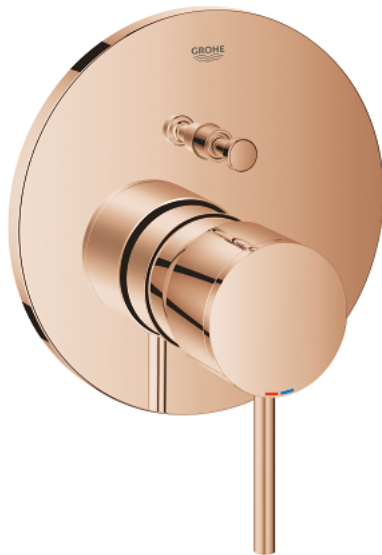

## 24 066 DA3 ATRIO SINGLE-LEVER MIXER WITH 2-WAY DIVERTER

### PRODUCT DESCRIPTION

- Colour: warm sunset
- trim set for GROHE Rapido SmartBox (35 600/35 604)
- GROHE SilkMove 46 mm ceramic cartridge
- GROHE LongLife finish
- GROHE FastFixation escutcheon with covered shaft sealing and covered fixing
- metal escutcheon, retroactively 6° adjustable
- metal lever
- automatic 2-way diverter
- flow performance: outlet B = 27 l/min, outlet C = 27 l/min
- without rough-in set (sold separately)