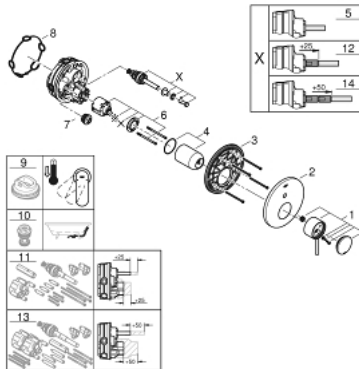

24 066 DC3 ATRIO SINGLE-LEVER MIXER WITH 2-WAY DIVERTER

PRODUCT DESCRIPTION

- Colour: supersteel
- trim set for GROHE Rapido SmartBox (35 600/35 604)
- GROHE SilkMove 46 mm ceramic cartridge
- GROHE LongLife finish
- GROHE FastFixation escutcheon with covered shaft sealing and covered fixing
- metal escutcheon, retroactively 6° adjustable
- metal lever
- automatic 2-way diverter
- flow performance: outlet B = 27 l/min, outlet C = 27 l/min
- without rough-in set (sold separately)

24 066 DC3 ATRIO SINGLE-LEVER MIXER WITH 2-WAY DIVERTER

SPARE PARTS, julij 2017 – now

- 1: Lever (Spare part-nr. 48443DC0)
 - 2: Escutcheon (Spare part-nr. 48429DC0)
 - 3: Mounting plate (Spare part-nr. 48440000)
 - 4: Cap (Spare part-nr. 02693DC0)
 - 5: Diverter (Spare part-nr. 48442DC0)
 - 6: Cartridge (Spare part-nr. 46048000)
 - 7: Non-return valve (Spare part-nr. 49085000)
 - 8: Seal (Spare part-nr. 48360000)
 - 9: Temperature limiter (Spare part-nr. 46308000)*
 - 10: Backflow protection combination (EN1717) (Spare part-nr. 14055000)*
 - 11: Universal extension set single-lever mixers, 25 mm (Spare part-nr. 14056000)*
 - 12: Diverter (Spare part-nr. 48444DC0)*
 - 13: Universal extension set single-lever mixers, 50 mm (Spare part-nr. 14057000)*
 - 14: Diverter (Spare part-nr. 48445DC0)*
- * Optional accessories