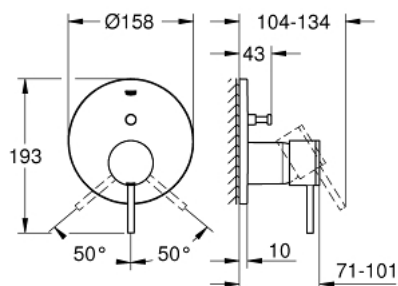

24 066 DC3 ATRIO SINGLE-LEVER MIXER WITH 2-WAY DIVERTER

PRODUCT DESCRIPTION

- Colour: supersteel
- trim set for GROHE Rapido SmartBox (35 600/35 604)
- GROHE SilkMove 46 mm ceramic cartridge
- GROHE LongLife finish
- GROHE FastFixation escutcheon with covered shaft sealing and covered fixing
- metal escutcheon, retroactively 6° adjustable
- metal lever
- automatic 2-way diverter
- flow performance: outlet B = 27 l/min, outlet C = 27 l/min
- without rough-in set (sold separately)

24 066 DC3 ATRIO SINGLE-LEVER MIXER WITH 2-WAY DIVERTER

SPARE PARTS, julij 2017 – now

- 1: Lever (Spare part-nr. 48443DC0)
 - 2: Escutcheon (Spare part-nr. 48429DC0)
 - 3: Mounting plate (Spare part-nr. 48440000)
 - 4: Cap (Spare part-nr. 02693DC0)
 - 5: Diverter (Spare part-nr. 48442DC0)
 - 6: Cartridge (Spare part-nr. 46048000)
 - 7: Non-return valve (Spare part-nr. 49085000)
 - 8: Seal (Spare part-nr. 48360000)
 - 9: Temperature limiter (Spare part-nr. 46308000)*
 - 10: Backflow protection combination (EN1717) (Spare part-nr. 14055000)*
 - 11: Universal extension set single-lever mixers, 25 mm (Spare part-nr. 14056000)*
 - 12: Diverter (Spare part-nr. 48444DC0)*
 - 13: Universal extension set single-lever mixers, 50 mm (Spare part-nr. 14057000)*
 - 14: Diverter (Spare part-nr. 48445DC0)*
- * Optional accessories