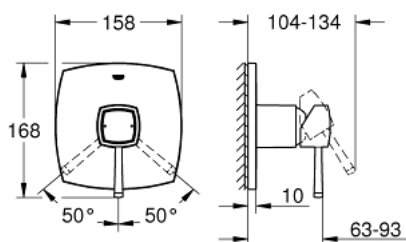

## 24 067 000 GRANDERA SINGLE-LEVER SHOWER MIXER

### PRODUCT DESCRIPTION

- Colour: chrome
- trim set for GROHE Rapido SmartBox (35 600/35 604)
- GROHE SilkMove 46 mm ceramic cartridge
- GROHE LongLife finish
- GROHE FastFixation escutcheon with covered shaft sealing and covered fixing
- metal escutcheon, retroactively 6° adjustable
- metal lever
- flow performance: outlet B or C = 30 l/min
- without rough-in set (sold separately)