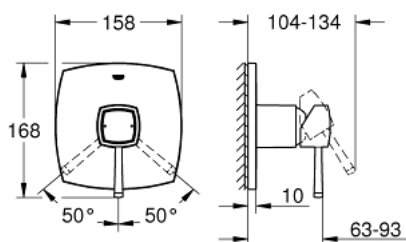

24 067 IG0 GRANDERA SINGLE-LEVER SHOWER MIXER

PRODUCT DESCRIPTION

- Colour: chrome/gold
- trim set for GROHE Rapido SmartBox (35 600/35 604)
- GROHE SilkMove 46 mm ceramic cartridge
- GROHE LongLife finish
- GROHE FastFixation escutcheon with covered shaft sealing and covered fixing
- metal escutcheon, retroactively 6° adjustable
- metal lever
- flow performance: outlet B or C = 30 l/min
- without rough-in set (sold separately)

24 067 IG0 GRANDERA SINGLE-LEVER SHOWER MIXER

SPARE PARTS, julij 2018 – now

- 1: Lever (Spare part-nr. 46833IG0)
 - 2: escutcheon (Spare part-nr. 48432000)
 - 3: mounting plate (Spare part-nr. 48441000)
 - 4: cap (Spare part-nr. 48455000)
 - 5: Cartridge (Spare part-nr. 46048000)
 - 6: Seal (Spare part-nr. 48360000)
 - 7: Temperature limiter (Spare part-nr. 46308000)*
- * Optional accessories