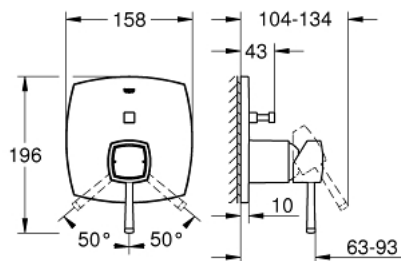

24 068 000 GRANDERA SINGLE-LEVER MIXER WITH 2-WAY DIVERTER

PRODUCT DESCRIPTION

- Colour: chrome
- trim set for GROHE Rapido SmartBox (35 600/35 604)
- GROHE SilkMove 46 mm ceramic cartridge
- GROHE LongLife finish
- GROHE FastFixation escutcheon with covered shaft sealing and covered fixing
- metal escutcheon, retroactively 6° adjustable
- metal lever
- automatic 2-way diverter
- flow performance: outlet B = 27 l/min, outlet C = 27 l/min
- without rough-in set (sold separately)

24 068 000 GRANDERA SINGLE-LEVER MIXER WITH 2-WAY DIVERTER

SPARE PARTS, julij 2017 – now

- 1: Lever (Spare part-nr. 46833000)
- 2: escutcheon (Spare part-nr. 48433000)
- 3: mounting plate (Spare part-nr. 48438000)
- 4: cap (Spare part-nr. 48455000)
- 5: Cartridge (Spare part-nr. 46048000)
- 6: Diverter (Spare part-nr. 48442000)
- 7: Seal (Spare part-nr. 48360000)
- 8: Non-return valve (Spare part-nr. 49085000)
- 9: Temperature limiter (Spare part-nr. 46308000)*
- 10: Backflow protection combination (EN1717) (Spare part-nr. 14055000)*