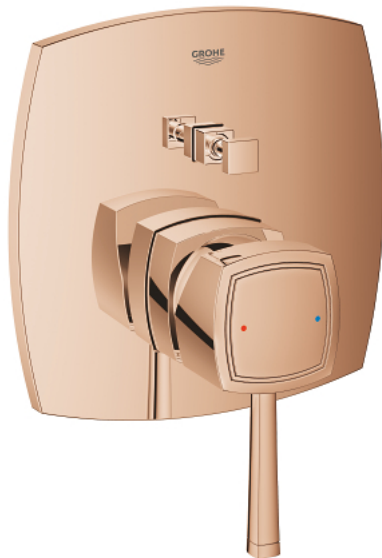

24 068 DA0 GRANDERA SINGLE-LEVER MIXER WITH 2-WAY DIVERTER

PRODUCT DESCRIPTION

- Colour: warm sunset
- trim set for GROHE Rapido SmartBox (35 600/35 604)
- GROHE SilkMove 46 mm ceramic cartridge
- GROHE LongLife finish
- GROHE FastFixation escutcheon with covered shaft sealing and covered fixing
- metal escutcheon, retroactively 6° adjustable
- metal lever
- automatic 2-way diverter
- flow performance: outlet B = 27 l/min, outlet C = 27 l/min
- without rough-in set (sold separately)