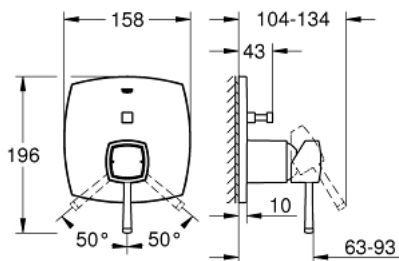

24 068 IG0 GRANDERA SINGLE-LEVER MIXER WITH 2-WAY DIVERTER

PRODUCT DESCRIPTION

- Colour: chrome/gold
- trim set for GROHE Rapido SmartBox (35 600/35 604)
- GROHE SilkMove 46 mm ceramic cartridge
- GROHE LongLife finish
- GROHE FastFixation escutcheon with covered shaft sealing and covered fixing
- metal escutcheon, retroactively 6° adjustable
- metal lever
- automatic 2-way diverter
- flow performance: outlet B = 27 l/min, outlet C = 27 l/min
- without rough-in set (sold separately)

24 068 IG0 GRANDERA SINGLE-LEVER MIXER WITH 2-WAY DIVERTER

SPARE PARTS, julij 2017 – now

- 1: Lever (Spare part-nr. 46833IG0)
- 2: escutcheon (Spare part-nr. 48433000)
- 3: mounting plate (Spare part-nr. 48438000)
- 4: cap (Spare part-nr. 48455000)
- 5: Cartridge (Spare part-nr. 46048000)
- 6: Diverter (Spare part-nr. 48442000)
- 7: Seal (Spare part-nr. 48360000)
- 8: Non-return valve (Spare part-nr. 49085000)
- 9: Temperature limiter (Spare part-nr. 46308000)*
- 10: Backflow protection combination (EN1717) (Spare part-nr. 14055000)*