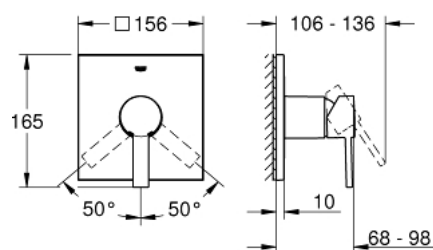

24 069 000 ALLURE SINGLE-LEVER SHOWER MIXER

PRODUCT DESCRIPTION

- Colour: chrome
- trim set for GROHE Rapido SmartBox (35 600/35 604)
- GROHE SilkMove 46 mm ceramic cartridge
- GROHE LongLife finish
- FastFixation escutcheon with covered shaft sealing and covered fixing
- metal escutcheon, retroactively 6° adjustable
- metal lever
- flow performance: outlet B or C = 30 l/min
- without rough-in set (sold separately)

24 069 000 ALLURE SINGLE-LEVER SHOWER MIXER

SPARE PARTS, julij 2017 – now

- 1: Lever (Spare part-nr. 46609000)
 - 2: Escutcheon (Spare part-nr. 48434000)
 - 3: Mounting plate (Spare part-nr. 48439000)
 - 4: Cap (Spare part-nr. 09038000)
 - 5: Cartridge (Spare part-nr. 46048000)
 - 6: Seal (Spare part-nr. 48360000)
 - 7: Temperature limiter (Spare part-nr. 46375000)*
 - 8: Universal extension set single-lever mixers, 25 mm (Spare part-nr. 14056000)*
 - 9: Universal extension set single-lever mixers, 50 mm (Spare part-nr. 14057000)*
- * Optional accessories