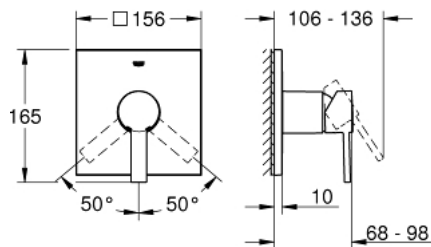

## 24 069 000 ALLURE SINGLE-LEVER SHOWER MIXER

### PRODUCT DESCRIPTION

- Colour: chrome
- trim set for GROHE Rapido SmartBox (35 600/35 604)
- GROHE SilkMove 46 mm ceramic cartridge
- GROHE LongLife finish
- GROHE FastFixation escutcheon with covered shaft sealing and covered fixing
- metal escutcheon, retroactively 6° adjustable
- metal lever
- flow performance: outlet B or C = 30 l/min
- without rough-in set (sold separately)