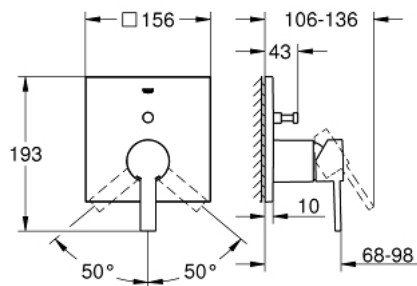

24 070 000 ALLURE SINGLE-LEVER MIXER WITH 2-WAY DIVERTER

PRODUCT DESCRIPTION

- Colour: chrome
- trim set for GROHE Rapido SmartBox (35 600/35 604)
- GROHE SilkMove 46 mm ceramic cartridge
- GROHE LongLife finish
- GROHE FastFixation escutcheon with covered shaft sealing and covered fixing
- metal escutcheon, retroactively 6° adjustable
- metal lever
- automatic 2-way diverter
- flow performance: outlet B = 27 l/min, outlet C = 27 l/min
- without rough-in set (sold separately)

24 070 000 ALLURE SINGLE-LEVER MIXER WITH 2-WAY DIVERTER

SPARE PARTS, julij 2017 – now

- 1: Lever (Spare part-nr. 46609000)
 - 2: Escutcheon (Spare part-nr. 48435000)
 - 3: Mounting plate (Spare part-nr. 48440000)
 - 4: Cap (Spare part-nr. 09038000)
 - 5: Diverter (Spare part-nr. 48442000)
 - 6: Cartridge (Spare part-nr. 46048000)
 - 7: Non-return valve (Spare part-nr. 49085000)
 - 8: Seal (Spare part-nr. 48360000)
 - 9: Temperature limiter (Spare part-nr. 46375000)*
 - 10: Backflow protection combination (EN1717) (Spare part-nr. 14055000)*
 - 11: Universal extension set single-lever mixers, 25 mm (Spare part-nr. 14056000)*
 - 12: Diverter (Spare part-nr. 48444000)*
 - 13: Universal extension set single-lever mixers, 50 mm (Spare part-nr. 14057000)*
 - 14: Diverter (Spare part-nr. 48445000)*
- * Optional accessories