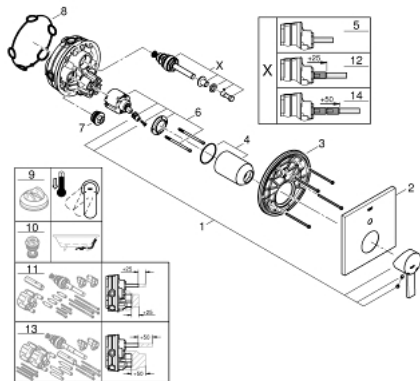

24 070 000 ALLURE SINGLE-LEVER MIXER WITH 2-WAY DIVERTER

PRODUCT DESCRIPTION

- Colour: chrome
- trim set for GROHE Rapido SmartBox (35 600/35 604)
- GROHE SilkMove 46 mm ceramic cartridge
- GROHE LongLife finish
- GROHE FastFixation escutcheon with covered shaft sealing and covered fixing
- metal escutcheon, retroactively 6° adjustable
- metal lever
- automatic 2-way diverter
- flow performance: outlet B = 27 l/min, outlet C = 27 l/min
- without rough-in set (sold separately)

24 070 000 ALLURE SINGLE-LEVER MIXER WITH 2-WAY DIVERTER

SPARE PARTS, julij 2017 – now

- 1: Lever (Spare part-nr. 46609000)
 - 2: Escutcheon (Spare part-nr. 48435000)
 - 3: Mounting plate (Spare part-nr. 48440000)
 - 4: Cap (Spare part-nr. 09038000)
 - 5: Diverter (Spare part-nr. 48442000)
 - 6: Cartridge (Spare part-nr. 46048000)
 - 7: Non-return valve (Spare part-nr. 49085000)
 - 8: Seal (Spare part-nr. 48360000)
 - 9: Temperature limiter (Spare part-nr. 46375000)*
 - 10: Backflow protection combination (EN1717) (Spare part-nr. 14055000)*
 - 11: Universal extension set single-lever mixers, 25 mm (Spare part-nr. 14056000)*
 - 12: Diverter (Spare part-nr. 48444000)*
 - 13: Universal extension set single-lever mixers, 50 mm (Spare part-nr. 14057000)*
 - 14: Diverter (Spare part-nr. 48445000)*
- * Optional accessories