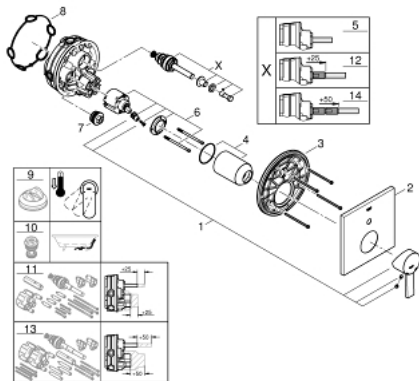

24 070 000 ALLURE SINGLE-LEVER MIXER WITH 2-WAY DIVERTER

PRODUCT DESCRIPTION

- Colour: chrome
- trim set for GROHE Rapido SmartBox (35 600/35 604)
- GROHE SilkMove 46 mm ceramic cartridge
- GROHE LongLife finish
- FastFixation escutcheon with covered shaft sealing and covered fixing
- metal escutcheon, retroactively 6° adjustable
- metal lever
- automatic 2-way diverter
- flow performance: outlet B = 27 l/min, outlet C = 27 l/min
- without rough-in set (sold separately)

24 070 000 ALLURE SINGLE-LEVER MIXER WITH 2-WAY DIVERTER

SPARE PARTS, julij 2017 – now

- 1: Lever (Spare part-nr. 46609000)
 - 2: Escutcheon (Spare part-nr. 48435000)
 - 3: Mounting plate (Spare part-nr. 48440000)
 - 4: Cap (Spare part-nr. 09038000)
 - 5: Diverter (Spare part-nr. 48442000)
 - 6: Cartridge (Spare part-nr. 46048000)
 - 7: Non-return valve (Spare part-nr. 49085000)
 - 8: Seal (Spare part-nr. 48360000)
 - 9: Temperature limiter (Spare part-nr. 46375000)*
 - 10: Backflow protection combination (EN1717) (Spare part-nr. 14055000)*
 - 11: Universal extension set single-lever mixers, 25 mm (Spare part-nr. 1405600)*
 - 12: Diverter (Spare part-nr. 48444000)*
 - 13: Universal extension set single-lever mixers, 50 mm (Spare part-nr. 1405700)*
 - 14: Diverter (Spare part-nr. 48445000)*
- * Optional accessories