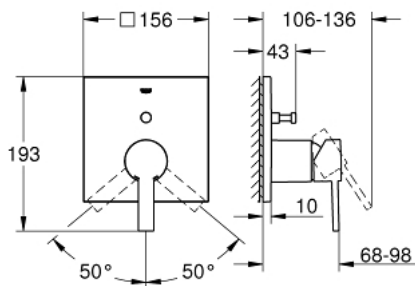

24 070 000 ALLURE SINGLE-LEVER MIXER WITH 2-WAY DIVERTER

PRODUCT DESCRIPTION

- Colour: chrome
- trim set for GROHE Rapido SmartBox (35 600/35 604)
- GROHE SilkMove 46 mm ceramic cartridge
- GROHE LongLife finish
- FastFixation escutcheon with covered shaft sealing and covered fixing
- metal escutcheon, retroactively 6° adjustable
- metal lever
- automatic 2-way diverter
- flow performance: outlet B = 27 l/min, outlet C = 27 l/min
- without rough-in set (sold separately)

24 070 000 ALLURE SINGLE-LEVER MIXER WITH 2-WAY DIVERTER

SPARE PARTS, julij 2017 – now

- 1: Lever (Spare part-nr. 46609000)
 - 2: Escutcheon (Spare part-nr. 48435000)
 - 3: Mounting plate (Spare part-nr. 48440000)
 - 4: Cap (Spare part-nr. 09038000)
 - 5: Diverter (Spare part-nr. 48442000)
 - 6: Cartridge (Spare part-nr. 46048000)
 - 7: Non-return valve (Spare part-nr. 49085000)
 - 8: Seal (Spare part-nr. 48360000)
 - 9: Temperature limiter (Spare part-nr. 46375000)*
 - 10: Backflow protection combination (EN1717) (Spare part-nr. 14055000)*
 - 11: Universal extension set single-lever mixers, 25 mm (Spare part-nr. 1405600)*
 - 12: Diverter (Spare part-nr. 48444000)*
 - 13: Universal extension set single-lever mixers, 50 mm (Spare part-nr. 1405700)*
 - 14: Diverter (Spare part-nr. 48445000)*
- * Optional accessories