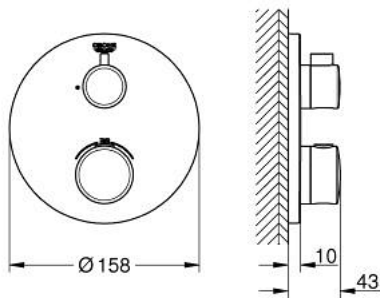

24 075 000 GROHTHERM THERMOSTATIC MIXER FOR 1 OUTLET WITH SHUT OFF VALVE

PRODUCT DESCRIPTION

- Colour: chrome
- trim set for GROHE Rapido SmartBox (35 600/35 604)
- GROHE TurboStat - compact cartridge with wax thermoelement
- GROHE LongLife finish
- GROHE FastFixation escutcheon with covered shaft sealing and covered fixing
- metal escutcheon, retroactively 6° adjustable
- GROHE SafeStop safety button at 38°C
- GROHE SafeStop Plus - optional temperature limiter at 43°C or 46°C included
- built-in non return valves and dirt strainers
- ceramic stop valve, 120°
- without roughing-in set 35 600/35 604 (please order separately)
- flow performance: outlet B = 27 l/min, outlet C = 30 l/min

24 075 000 GROHTHERM THERMOSTATIC MIXER FOR 1 OUTLET WITH SHUT OFF VALVE

SPARE PARTS, julij 2017 – now

- 1: Temperature control handle (Spare part-nr. 49082000)
- 2: Mounting plate (Spare part-nr. 49080000)
- 3: Escutcheon (Spare part-nr. 49073000)
- 4: Handle for shut-off valve (Spare part-nr. 49083000)
- 5: Aquadimmer (Spare part-nr. 49084000)
- 6: Thermostatic compact cartridge 3/4" (Spare part-nr. 49028000)
- 7: Non-return valve (Spare part-nr. 49085000)
- 8: Seal (Spare part-nr. 48360000)
- 9: GROHE TurboStat cartridge 3/4" (Spare part-nr. 49003000)*
- 10: Socket spanner (Spare part-nr. 49059000)*
- 11: Service stops (Spare part-nr. 1405300M)*
- 12: Universal extension set 2-handle thermostats, 25 mm (Spare part-nr. 14058000)*