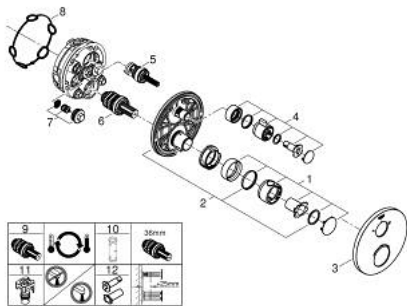

## 24 076 000 GROHTHERM THERMOSTATIC SHOWER MIXER FOR 2 OUTLETS WITH INTEGRATED SHUT OFF/DIVERTER VALVE

### PRODUCT DESCRIPTION

- Colour: chrome
- trim set for GROHE Rapido SmartBox (35 600/35 604)
- GROHE TurboStat - compact cartridge with wax thermoelement
- GROHE LongLife finish
- GROHE FastFixation escutcheon with covered shaft sealing and covered fixing
- metal escutcheon, retroactively 6° adjustable
- printed head and hand shower symbol
- GROHE SafeStop safety button at 38°C
- GROHE SafeStop Plus - optional temperature limiter at 43°C or 46°C included
- GROHE AquaDimmer, integrated shut off/diverter valve
- flow performance: outlet B = 27 l/min, outlet C = 30 l/min
- without rough-in set (sold separately)
- without roughing-in set 35 600/35 604 (please order separately)

### SPARE PARTS, julij 2017 – now

- 1: Temperature control handle (Spare part-nr. 49082000)
- 2: Mounting plate (Spare part-nr. 49080000)
- 3: Escutcheon (Spare part-nr. 49074000)
- 4: Handle for shut-off valve (Spare part-nr. 49081000)
- 5: Aquadimmer (Spare part-nr. 49084000)
- 6: Thermostatic compact cartridge 3/4" (Spare part-nr. 49028000)
- 7: Non-return valve (Spare part-nr. 49085000)
- 8: Seal (Spare part-nr. 48360000)
- 9: GROHE TurboStat cartridge 3/4" (Spare part-nr. 49003000)\*
- 10: Socket spanner (Spare part-nr. 49059000)\*
- 11: Service stops (Spare part-nr. 1405300M)\*
- 12: Universal extension set 2-handle thermostats, 25 mm (Spare part-nr. 14058000)\*