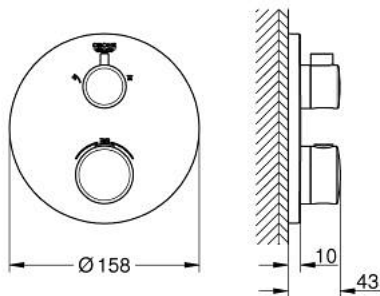

## 24 076 000 GROHTHERM THERMOSTATIC SHOWER MIXER FOR 2 OUTLETS WITH INTEGRATED SHUT OFF/DIVERTER VALVE

### PRODUCT DESCRIPTION

- Colour: chrome
- trim set for GROHE Rapido SmartBox (35 600/35 604)
- GROHE TurboStat - compact cartridge with wax thermoelement
- GROHE LongLife finish
- GROHE FastFixation escutcheon with covered shaft sealing and covered fixing
- metal escutcheon, retroactively 6° adjustable
- printed head and hand shower symbol
- GROHE SafeStop safety button at 38°C
- GROHE SafeStop Plus - optional temperature limiter at 43°C or 46°C included
- GROHE AquaDimmer, integrated shut off/diverter valve
- flow performance: outlet B = 27 l/min, outlet C = 30 l/min
- without rough-in set (sold separately)
- without roughing-in set 35 600/35 604 (please order separately)

### SPARE PARTS, julij 2017 – now

- 1: Temperature control handle (Spare part-nr. 49082000)
- 2: Mounting plate (Spare part-nr. 49080000)
- 3: Escutcheon (Spare part-nr. 49074000)
- 4: Handle for shut-off valve (Spare part-nr. 49081000)
- 5: Aquadimmer (Spare part-nr. 49084000)
- 6: Thermostatic compact cartridge 3/4" (Spare part-nr. 49028000)
- 7: Non-return valve (Spare part-nr. 49085000)
- 8: Seal (Spare part-nr. 48360000)
- 9: GROHE TurboStat cartridge 3/4" (Spare part-nr. 49003000)\*
- 10: Socket spanner (Spare part-nr. 49059000)\*
- 11: Service stops (Spare part-nr. 1405300M)\*
- 12: Universal extension set 2-handle thermostats, 25 mm (Spare part-nr. 14058000)\*