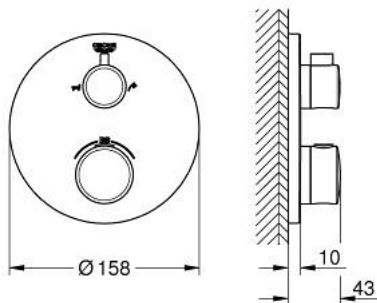

24 077 000 GROHTHERM THERMOSTATIC BATH TUB MIXER FOR 2 OUTLETS WITH INTEGRATED SHUT OFF/DIVERTER VALVE

PRODUCT DESCRIPTION

- Colour: chrome
- trim set for GROHE Rapido SmartBox (35 600/35 604)
- GROHE TurboStat - compact cartridge with wax thermostatic element
- GROHE LongLife finish
- GROHE FastFixation escutcheon with covered shaft sealing and covered fixing
- metal escutcheon, retroactively 6° adjustable
- printed hand shower and bath filler symbol
- GROHE SafeStop safety button at 38°C
- GROHE SafeStop Plus - optional temperature limiter at 43°C or 46°C included
- GROHE AquaDimmer, integrated shut off/diverter valve
- without roughing-in set 35 600/35 604 (please order separately)
- flow performance: outlet B = 27 l/min, outlet C = 30 l/min

24 077 000 GROHTHERM THERMOSTATIC BATH TUB MIXER FOR 2 OUTLETS WITH INTEGRATED SHUT OFF/DIVERTER VALVE

SPARE PARTS, julij 2017 – now

- 1: Temperature control handle (Spare part-nr. 49082000)
 - 2: Mounting plate (Spare part-nr. 49080000)
 - 3: Escutcheon (Spare part-nr. 49075000)
 - 4: Handle for shut-off valve (Spare part-nr. 49081000)
 - 5: Aquadimmer (Spare part-nr. 49084000)
 - 6: Thermostatic compact cartridge 3/4" (Spare part-nr. 49028000)
 - 7: Non-return valve (Spare part-nr. 49085000)
 - 8: Seal (Spare part-nr. 48360000)
 - 9: GROHE TurboStat cartridge 3/4" (Spare part-nr. 49003000)*
 - 10: Socket spanner (Spare part-nr. 49059000)*
 - 11: Service stops (Spare part-nr. 1405300M)*
 - 12: Universal extension set 2-handle thermostats, 25 mm (Spare part-nr. 14058000)*
 - 13: Backflow protection combination (EN1717) (Spare part-nr. 14055000)*
- * Optional accessories