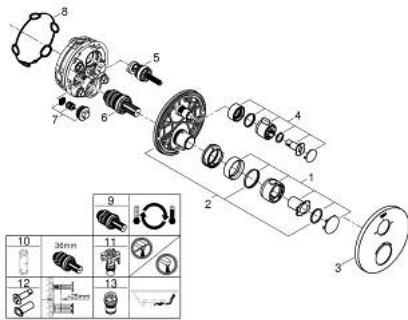

24 077 000 GROHTHERM THERMOSTATIC BATH TUB MIXER FOR 2 OUTLETS WITH INTEGRATED SHUT OFF/DIVERTER VALVE

PRODUCT DESCRIPTION

- Colour: chrome
- trim set for GROHE Rapido SmartBox (35 600/35 604)
- GROHE TurboStat - compact cartridge with wax thermostatic element
- GROHE LongLife finish
- GROHE FastFixation escutcheon with covered shaft sealing and covered fixing
- metal escutcheon, retroactively 6° adjustable
- printed hand shower and bath filler symbol
- GROHE SafeStop safety button at 38°C
- GROHE SafeStop Plus - optional temperature limiter at 43°C or 46°C included
- GROHE AquaDimmer, integrated shut off/diverter valve
- without roughing-in set 35 600/35 604 (please order separately)
- flow performance: outlet B = 27 l/min, outlet C = 30 l/min

24 077 000 GROHTHERM THERMOSTATIC BATH TUB MIXER FOR 2 OUTLETS WITH INTEGRATED SHUT OFF/DIVERTER VALVE

SPARE PARTS, julij 2017 – now

- 1: Temperature control handle (Spare part-nr. 49082000)
 - 2: Mounting plate (Spare part-nr. 49080000)
 - 3: Escutcheon (Spare part-nr. 49075000)
 - 4: Handle for shut-off valve (Spare part-nr. 49081000)
 - 5: Aquadimmer (Spare part-nr. 49084000)
 - 6: Thermostatic compact cartridge 3/4" (Spare part-nr. 49028000)
 - 7: Non-return valve (Spare part-nr. 49085000)
 - 8: Seal (Spare part-nr. 48360000)
 - 9: GROHE TurboStat cartridge 3/4" (Spare part-nr. 49003000)*
 - 10: Socket spanner (Spare part-nr. 49059000)*
 - 11: Service stops (Spare part-nr. 1405300M)*
 - 12: Universal extension set 2-handle thermostats, 25 mm (Spare part-nr. 14058000)*
 - 13: Backflow protection combination (EN1717) (Spare part-nr. 14055000)*
- * Optional accessories