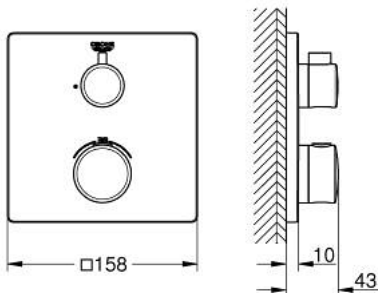

### PRODUCT DESCRIPTION

- Colour: chrome
- trim set for GROHE Rapido SmartBox (35 600/35 604)
- GROHE TurboStat - compact cartridge with wax thermoelement
- GROHE LongLife finish
- GROHE FastFixation escutcheon with covered shaft sealing and covered fixing
- metal escutcheon, retroactively 6° adjustable
- GROHE SafeStop safety button at 38°C
- GROHE SafeStop Plus - optional temperature limiter at 43°C or 46°C included
- built-in non return valves and dirt strainers
- ceramic stop valve, 120°
- flow performance: outlet B = 27 l/min, outlet C = 30 l/min
- without roughing-in set 35 600/35 604 (please order separately)

### SPARE PARTS, julij 2017 – now

- 1: Temperature control handle (Spare part-nr. 49082000)
- 2: Mounting plate (Spare part-nr. 49080000)
- 3: Escutcheon (Spare part-nr. 49076000)
- 4: Handle for shut-off valve (Spare part-nr. 49083000)
- 5: Aquadimmer (Spare part-nr. 49084000)
- 6: Thermostatic compact cartridge 3/4" (Spare part-nr. 49028000)
- 7: Non-return valve (Spare part-nr. 49085000)
- 8: Seal (Spare part-nr. 48360000)
- 9: GROHE TurboStat cartridge 3/4" (Spare part-nr. 49003000)\*
- 10: Socket spanner (Spare part-nr. 49059000)\*
- 11: Service stops (Spare part-nr. 1405300M)\*
- 12: Universal extension set 2-handle thermostats, 25 mm (Spare part-nr. 14058000)\*