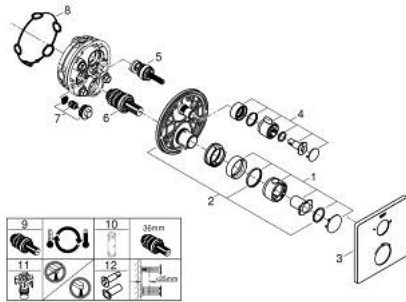

24 079 000 GROHTHERM THERMOSTATIC SHOWER MIXER FOR 2 OUTLETS WITH INTEGRATED SHUT OFF/DIVERTER VALVE

PRODUCT DESCRIPTION

- Colour: chrome
- trim set for GROHE Rapido SmartBox (35 600/35 604)
- GROHE TurboStat - compact cartridge with wax thermoelement
- GROHE LongLife finish
- GROHE FastFixation escutcheon with covered shaft sealing and covered fixing
- metal escutcheon, retroactively 6° adjustable
- printed head and hand shower symbol
- GROHE SafeStop safety button at 38°C
- GROHE SafeStop Plus - optional temperature limiter at 43°C or 46°C included
- GROHE AquaDimmer, integrated shut off/diverter valve
- flow performance: outlet B = 27 l/min, outlet C = 30 l/min
- without roughing-in set 35 600/35 604 (please order separately)

24 079 000 GROHTHERM THERMOSTATIC SHOWER MIXER FOR 2 OUTLETS WITH INTEGRATED SHUT OFF/DIVERTER VALVE

SPARE PARTS, julij 2017 – now

- 1: Temperature control handle (Spare part-nr. 49082000)
- 2: Mounting plate (Spare part-nr. 49080000)
- 3: Escutcheon (Spare part-nr. 49078000)
- 4: Handle for shut-off valve (Spare part-nr. 49081000)
- 5: Aquadimmer (Spare part-nr. 49084000)
- 6: Thermostatic compact cartridge 3/4" (Spare part-nr. 49028000)
- 7: Non-return valve (Spare part-nr. 49085000)
- 8: Seal (Spare part-nr. 48360000)
- 9: GROHE TurboStat cartridge 3/4" (Spare part-nr. 49003000)*
- 10: Socket spanner (Spare part-nr. 49059000)*
- 11: Service stops (Spare part-nr. 1405300M)*
- 12: Universal extension set 2-handle thermostats, 25 mm (Spare part-nr. 14058000)*