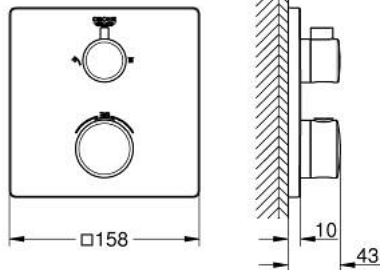

24 079 000 GROHTHERM THERMOSTATIC SHOWER MIXER FOR 2 OUTLETS WITH INTEGRATED SHUT OFF/DIVERTER VALVE

PRODUCT DESCRIPTION

- Colour: chrome
- trim set for GROHE Rapido SmartBox (35 600/35 604)
- GROHE TurboStat - compact cartridge with wax thermoelement
- GROHE LongLife finish
- GROHE FastFixation escutcheon with covered shaft sealing and covered fixing
- metal escutcheon, retroactively 6° adjustable
- printed head and hand shower symbol
- GROHE SafeStop safety button at 38°C
- GROHE SafeStop Plus - optional temperature limiter at 43°C or 46°C included
- GROHE AquaDimmer, integrated shut off/diverter valve
- flow performance: outlet B = 27 l/min, outlet C = 30 l/min
- without roughing-in set 35 600/35 604 (please order separately)

24 079 000 GROHTHERM THERMOSTATIC SHOWER MIXER FOR 2 OUTLETS WITH INTEGRATED SHUT OFF/DIVERTER VALVE

SPARE PARTS, julij 2017 – now

- 1: Temperature control handle (Spare part-nr. 49082000)
- 2: Mounting plate (Spare part-nr. 49080000)
- 3: Escutcheon (Spare part-nr. 49078000)
- 4: Handle for shut-off valve (Spare part-nr. 49081000)
- 5: Aquadimmer (Spare part-nr. 49084000)
- 6: Thermostatic compact cartridge 3/4" (Spare part-nr. 49028000)
- 7: Non-return valve (Spare part-nr. 49085000)
- 8: Seal (Spare part-nr. 48360000)
- 9: GROHE TurboStat cartridge 3/4" (Spare part-nr. 49003000)*
- 10: Socket spanner (Spare part-nr. 49059000)*
- 11: Service stops (Spare part-nr. 1405300M)*
- 12: Universal extension set 2-handle thermostats, 25 mm (Spare part-nr. 14058000)*