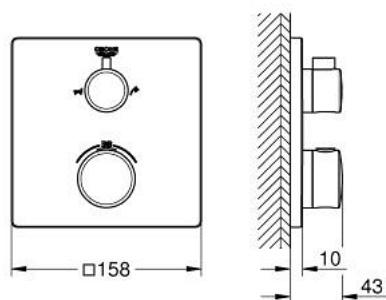

## 24 080 000 GROHTHERM THERMOSTATIC BATH TUB MIXER FOR 2 OUTLETS WITH INTEGRATED SHUT OFF/DIVERTER VALVE

### PRODUCT DESCRIPTION

- Colour: chrome
- trim set for GROHE Rapido SmartBox (35 600/35 604)
- GROHE TurboStat - compact cartridge with wax thermoelement
- GROHE LongLife finish
- GROHE FastFixation escutcheon with covered shaft sealing and covered fixing
- metal escutcheon, retroactively 6° adjustable
- printed hand shower and bath filler symbol
- GROHE SafeStop safety button at 38°C
- GROHE SafeStop Plus - optional temperature limiter at 43°C or 46°C included
- GROHE AquaDimmer, integrated shut off/diverter valve
- flow performance: outlet B = 27 l/min, outlet C = 30 l/min
- without roughing-in set 35 600/35 604 (please order separately)

### SPARE PARTS, julij 2017 – now

- 1: Temperature control handle (Spare part-nr. 49082000)
  - 2: Mounting plate (Spare part-nr. 49080000)
  - 3: Escutcheon (Spare part-nr. 49079000)
  - 4: Handle for shut-off valve (Spare part-nr. 49081000)
  - 5: Aquadimmer (Spare part-nr. 49084000)
  - 6: Thermostatic compact cartridge 3/4" (Spare part-nr. 49028000)
  - 7: Non-return valve (Spare part-nr. 49085000)
  - 8: Seal (Spare part-nr. 48360000)
  - 9: GROHE TurboStat cartridge 3/4" (Spare part-nr. 49003000)\*
  - 10: Socket spanner (Spare part-nr. 49059000)\*
  - 11: Service stops (Spare part-nr. 1405300M)\*
  - 12: Universal extension set 2-handle thermostats, 25 mm (Spare part-nr. 14058000)\*
  - 13: Backflow protection combination (EN1717) (Spare part-nr. 14055000)\*
- \* Optional accessories