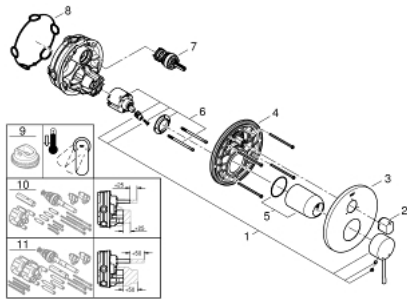

24 092 001 ESSENCE SINGLE-LEVER MIXER WITH 3-WAY DIVERTER

PRODUCT DESCRIPTION

- Colour: chrome
- trim set for GROHE Rapido SmartBox (35 600/35 604)
- GROHE SilkMove 46 mm ceramic cartridge
- GROHE LongLife finish
- GROHE FastFixation escutcheon with covered shaft sealing and covered fixing
- metal escutcheon, retroactively 6° adjustable
- metal lever
- 3-way diverter
- without roughing-in set 35 600/35 604 (please order separately)
- flow performance: outlet A = 27 l/min, outlet B = 27 l/min, outlet C = 27 l/min

24 092 001 ESSENCE SINGLE-LEVER MIXER WITH 3-WAY DIVERTER

SPARE PARTS, januar 2018 – now

- 1: Lever (Spare part-nr. 46915000)
 - 2: Diverter knob, round (Spare part-nr. 48447000)
 - 3: Escutcheon (Spare part-nr. 49108000)
 - 4: Mounting plate (Spare part-nr. 49094000)
 - 5: Cap (Spare part-nr. 02693000)
 - 6: Cartridge (Spare part-nr. 46048000)
 - 7: Diverter (Spare part-nr. 48448000)
 - 8: Seal (Spare part-nr. 48360000)
 - 9: Temperature limiter (Spare part-nr. 46308000)*
 - 10: Universal extension set single-lever mixers, 25 mm (Spare part-nr. 1405600)*
 - 11: Universal extension set single-lever mixers, 50 mm (Spare part-nr. 1405700)*
- * Optional accessories